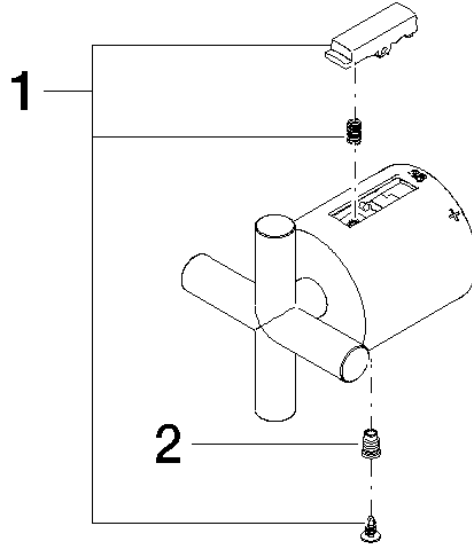

## Handle Thermostat Ø 46 mm - Brushed Dark Platinum

SPARE PARTS

90 17 33 027 00 Product version from 4/1/2025

## Handle Thermostat Ø 46 mm - Brushed Dark Platinum

SPARE PARTS

90 17 33 027 00 Product version from 4/1/2025

90 17 33 027 00 Product version from 4/1/2025

Parts for other finishes can be found here: [Chrome](#)

### Spare parts list

No.	Item Number	Name	Quantity used	Delivery time
1	90 21 33 011 00-13	Repair kit for thermostat handle - black	1.00	14
2	90 31 11 517 00 90	Bolt for thermostat handle M5 -	1.00	14