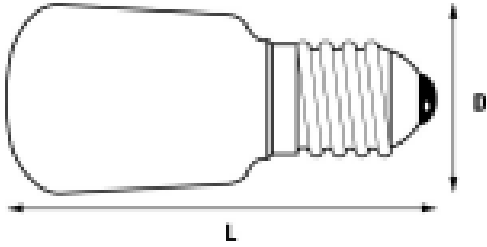

Pigmy Oven lamp 15w 22mm 230-240V SLV 0008074

Technical drawings

Data table

GENERAL DATA

Product name	Pigmy Oven lamp 15w 22mm 230-240V SLV
Technology	Incandescent
Watt (Rated) (W)	15
Cap/Base	E14
Fixture rating	Open
E-number FI	4741158
Warranty	2 years

OPTICAL DATA

Luminous flux (Rated) (lm)	90
Colour temperature (K)	2500
CRI (Ra)	100
Colour Variation Initial (SDCM)	N/A
Adjustable chromaticity	N
Photobiological Risk Group	Not applicable

ELECTRICAL DATA

Wattage (W)	15
Starting time (max) (s)	0.01
Primary Supply/Product voltage - min (V)	230