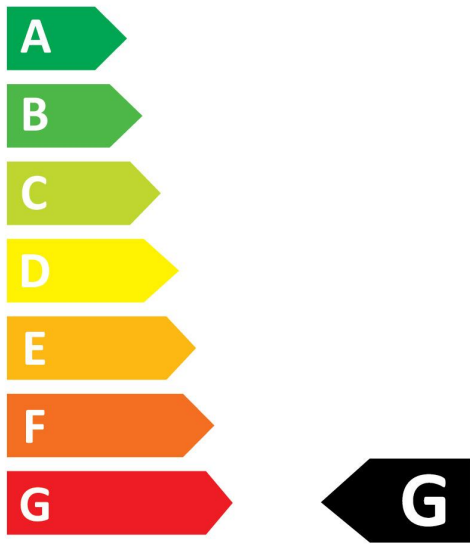

15
kWh/1000h

2019/2015