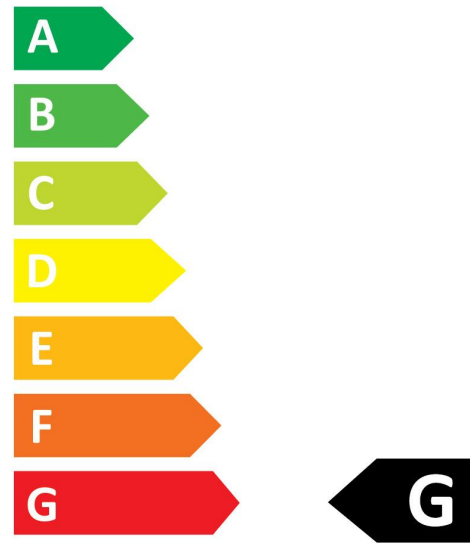

OPTICAL DATA

Luminous flux (Rated) (lm)	90
Colour temperature (K)	2500
CRI (Ra)	100
Colour Variation Initial (SDCM)	N/A
Adjustable chromaticity	N
Photobiological Risk Group	Not applicable

ELECTRICAL DATA

SYLVANIA

Pigmy Oven lamp 15w 22mm 230-240V SLV
0008074

Energy label

0008074

15
kWh/1000h

2019/2015

0008074

15
kWh/1000h