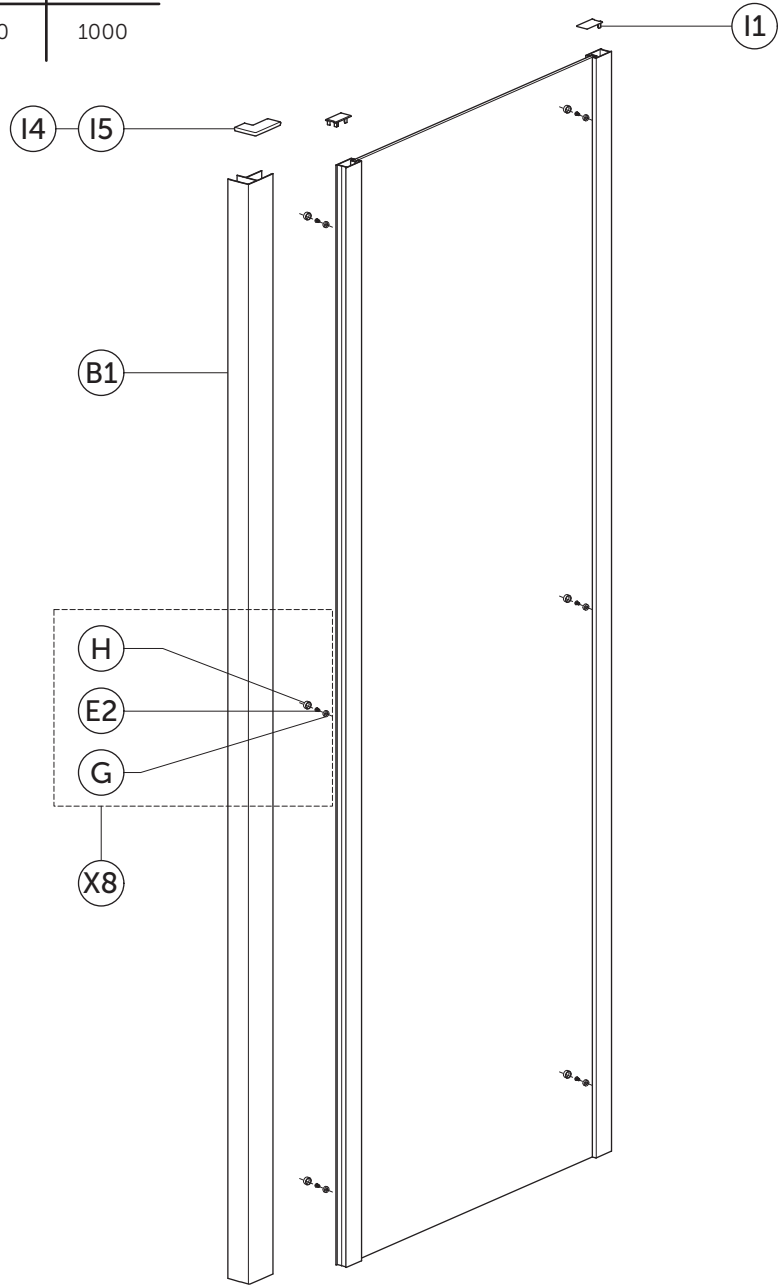

SPARE PARTS

Side panel UK

CONNECT II

K9412EO	K9413EO	K9415EO K9415V3	K9416EO K9416V3	K9578EO
700	760	800	900	1000

Item	ERP Code	Drawing	Description	Remark	Finish	SKU
B	2021129049		Wall profile		Chrome	KV177EO
					Black	KV177V3
B1	2021121325		Corner profile	Holes pre-drilled	Chrome	KV241EO
					Black	KV241V3
I2	2080000265		Top cover for wall profile LH	PAIR	Chrome	KV198AA
I3			Top cover for wall profile RH		Black	KV198V3

Item	ERP Code	Drawing	Description	Remark	Finish	SKU
I1	2080000264		Cover for vertical profile (Pair)		Chrome	KV197AA
					Black	KV197V3
I4	2080000337		Top cover for the corner profile LH	PAIR	Chrome	KV240AA
I5			Top cover for the corner profile RH		Black	KV240V3
X8	2080000261		Installation pack		Chrome	KV20167
					Black	KV298V3

Item	ERP Code	Drawing	Description	Remark	Finish	SKU
X9	2080000307		Extension profile, cover cap and x3 ST4x40 screws	holes pre-drilled	Chrome	KV227EO
					Black	KV227V3
X10	1050201015		Extension profile cover cap		Chrome	KV228AA
					Black	KV228V3