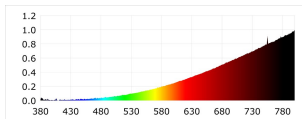

PHOTOMETRY