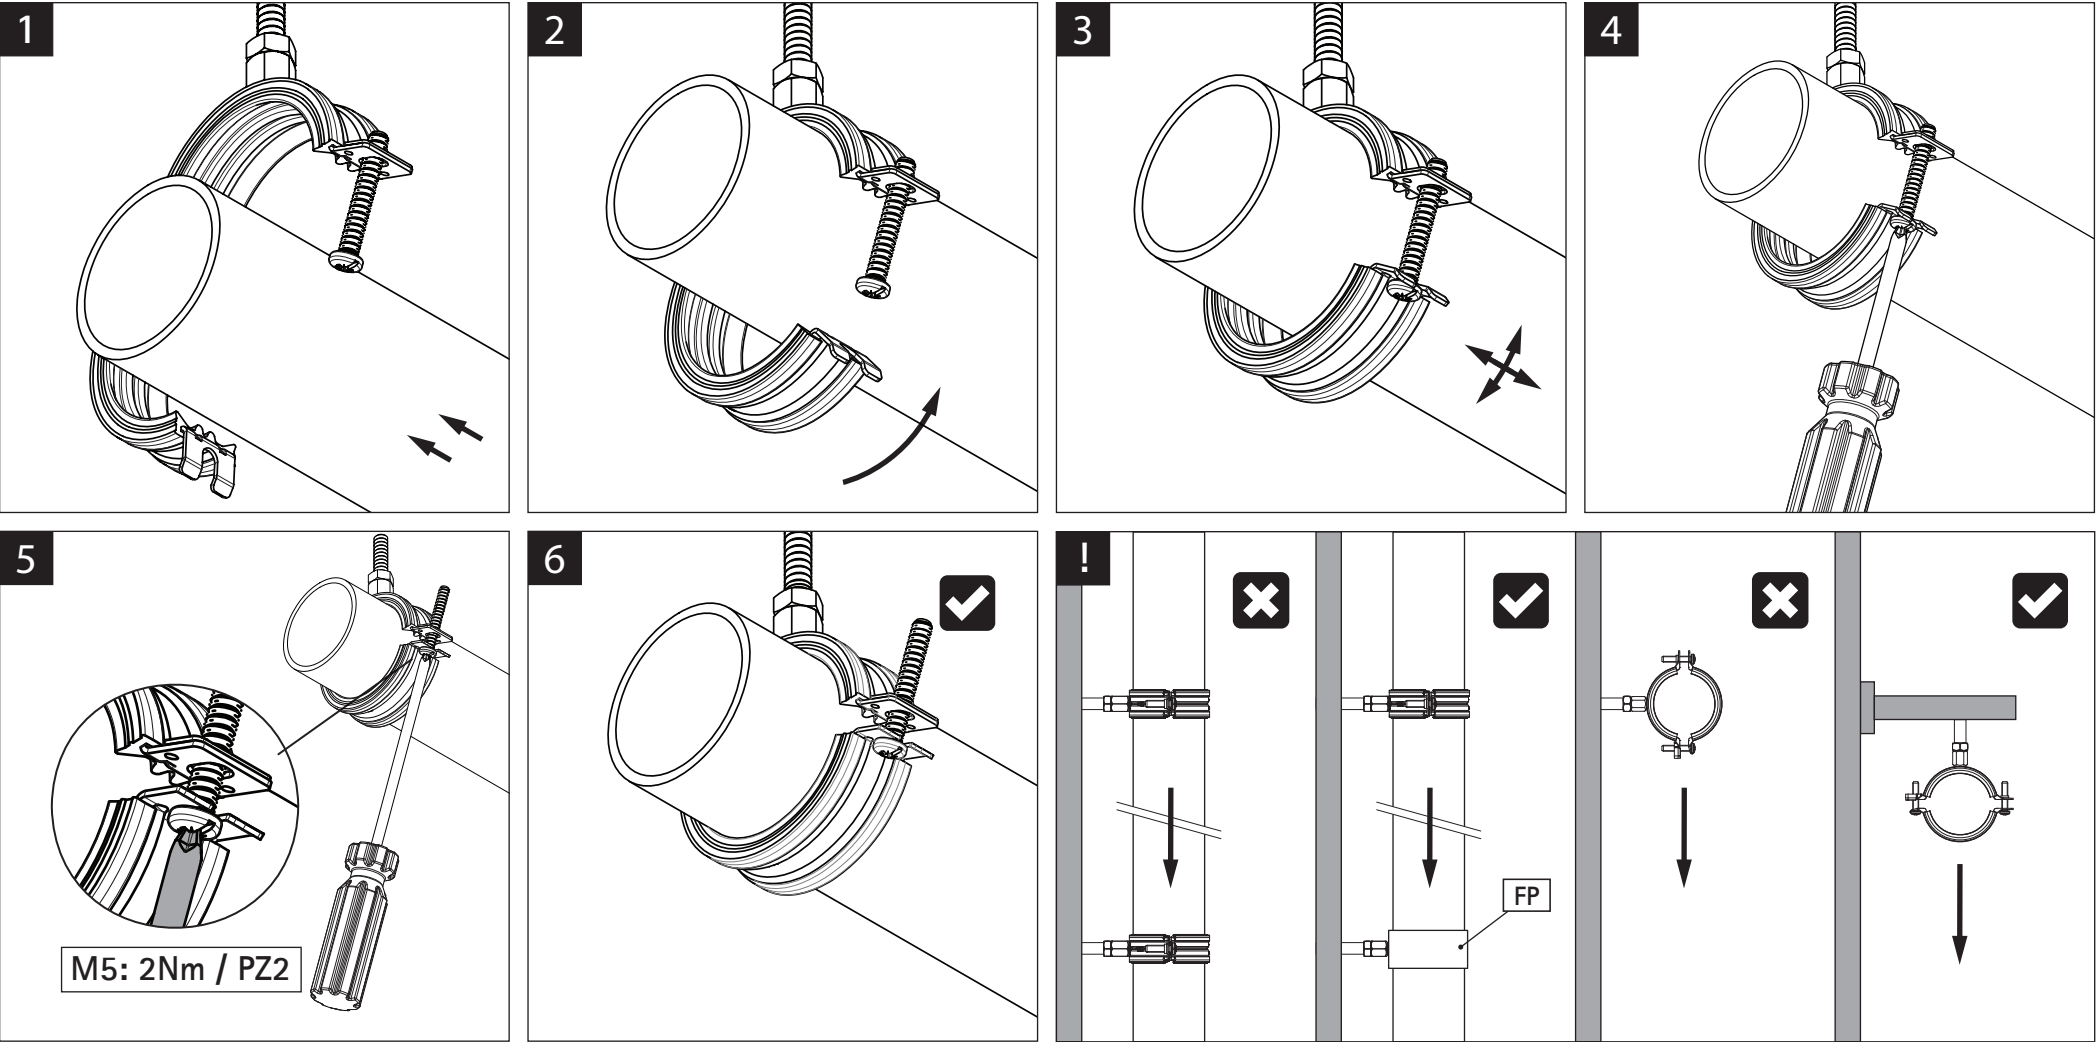

Instructions for use Walraven BISMAT® 2000

Always install according to local regulations

FP = Fixed Point

J. van Walraven Holding B.V., Industrieweg 5, 3641 RK Mijdrecht, The Netherlands