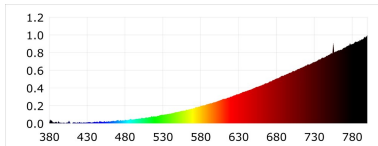

Pygmy Clear

Pigmy Oven lamp 15w 22mm 230-240V SLV

0008074

DUN14 (outer)	15410288080748
Units per outer package	14
Packaging outer length / height (cm)	12.8
Packaging outer width (cm)	19.0
Packaging outer depth (cm)	10.0

Safety data

Breakage cleaning instructions	Not applicable
Recommendation for disposal at end of life	Not Applicable
Special purpose lamp	Yes
Suitable for household illumination	No
Safety message	Not suitable for household

PHOTOMETRY

TECHNICAL DRAWINGS