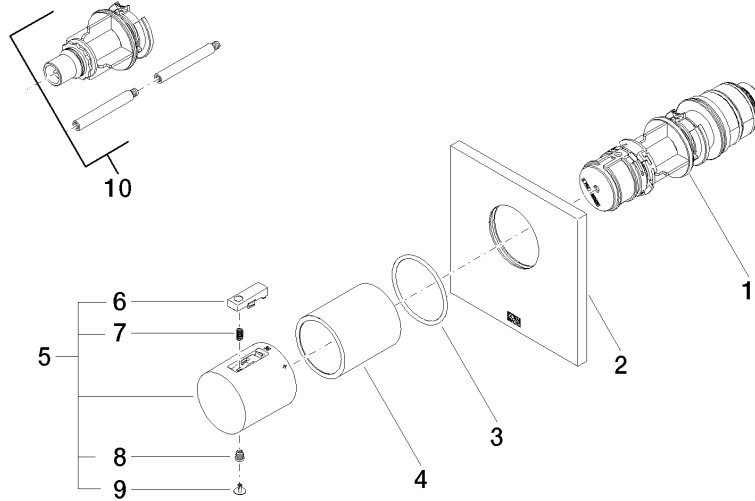

- min. recess depth 115 mm
- max. recess depth 155 mm

36 503 780 Product version up to 12/31/2021

mm [inches]

Flow rate chart

Codes & Standards

| | | | |
|-----------------------------|-----------|----------|------------------------|
| DIN 4109 | EN 1111 | ISO 3822 | Scottish Water Byelaws |
| UK Water Supply Regulations | Ü-Zeichen | | |

xTOOL Concealed thermostat without volume control 3/4" - Brushed Platinum SERIES SPECIFIC

36 503 780 Product version up to 12/31/2021

Certificates and sustainability

| | | | | |
|-----------|-----------------|--------|--------|--------|
| WRAS_2011 | DVGW_DW-6512DN0 | LGA_29 | LGA_29 | LGA_29 |
|-----------|-----------------|--------|--------|--------|

EPD-DOR-20230287
-IBA1-EN
Environmental.prod
uct-declarat

Spare parts list

| No. | Item Number | Name | Quantity used | Delivery time |
|--|--------------------|--|---------------|---------------|
| 9 | 90 31 20 049 00-13 | Plug - black | 1.00 | 40 |
| 2 | 09 11 02 196-06 | xTOOL Rosette 120 x 120 x 8,5 mm - Brushed Platinum | 1.00 | - |
| Spare part can no longer be ordered, please order the replacement item | | | | |
| | 091102533-06 | Cover for xTOOL - Brushed Platinum | | |
| 10 | 12 178 970 90 | Extension 46 mm - | 1.00 | 14 |
| 8 | 90 30 30 136 00 90 | Bolt - | 1.00 | 14 |
| 6 | 90 21 33 011 00-13 | Repair kit for thermostat handle - black | 1.00 | 14 |
| 4 | 90 21 02 112 00-06 | Sleeve - Brushed Platinum | 1.00 | 20 |
| 1 | 90 15 02 063 00 90 | Thermostat cartridge with control unit Ø 44 x 147 mm - | 1.00 | 14 |
| 7 | 90 16 02 027 00 90 | Spring Ø 4,5 x 7,5 mm - | 1.00 | 14 |
| 5 | 90 17 33 004 00-06 | Handle for thermostat Ø 46 x 48 mm - Brushed Platinum | 1.00 | - |
| Spare part can no longer be ordered, please order the replacement item | | | | |
| | 90173302000-06 | Handle for thermostat Ø 46 x 48 mm - Brushed Platinum | | |
| 3 | 90 14 10 049 00 90 | O-Ring 45,69 x 2,62 mm - | 1.00 | 14 |