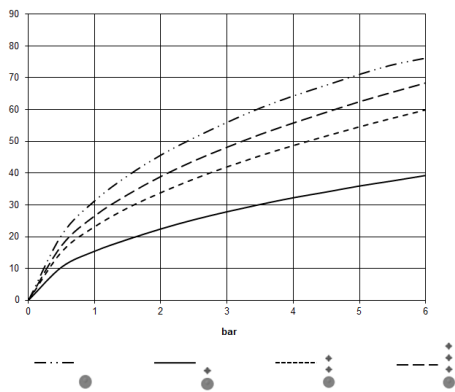

Recommended miscellaneous

xGRID Attachment set for integrating in the dry wall construction - 12 340 970 90

Required miscellaneous

xGRID Installation track 555 mm - 12 360 970 90

Required miscellaneous

xTOOL Concealed thermostat module without volume control - 35 503 970 90

- min. recess depth 115 mm
- max. recess depth 155 mm

36 503 780 Product version up to 12/31/2021

mm [inches]

Flow rate chart

Codes & Standards

| | | | |
|-----------------------------|-----------|----------|------------------------|
| DIN 4109 | EN 1111 | ISO 3822 | Scottish Water Byelaws |
| UK Water Supply Regulations | Ü-Zeichen | | |