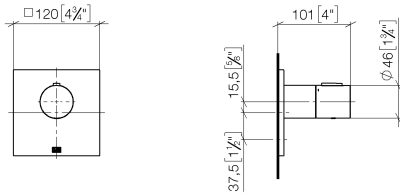

Recommended miscellaneous

xGRID Attachment set for integrating in the dry wall construction - 12 340 970 90

Required miscellaneous

xGRID Installation track 555 mm - 12 360 970 90

Required miscellaneous

xTOOL Concealed thermostat module without volume control - 35 503 970 90

- min. recess depth 115 mm
- max. recess depth 155 mm

36 503 780 Product version up to 12/31/2021

mm [inches]

Flow rate chart

Codes & Standards

| | | | |
|-----------------------------|-----------|----------|------------------------|
| DIN 4109 | EN 1111 | ISO 3822 | Scottish Water Byelaws |
| UK Water Supply Regulations | Ü-Zeichen | | |