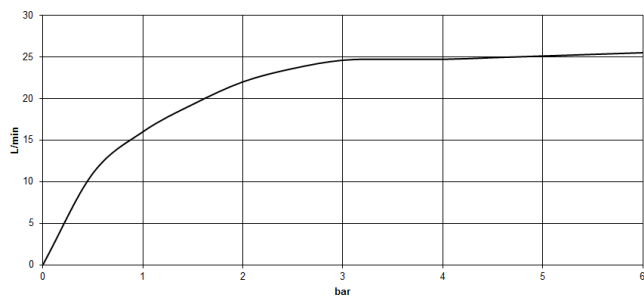

VAIA

25 943 819 Product version from 3/13/2017 to 5/27/2021
mm [inches]

Flow rate chart

Codes & Standards

ASME A112.18.1	cUPC	DIN 4109	EN 1717
ISO 3822	Scottish Water Byelaws	UK Water Supply Regulations	Ü-Zeichen