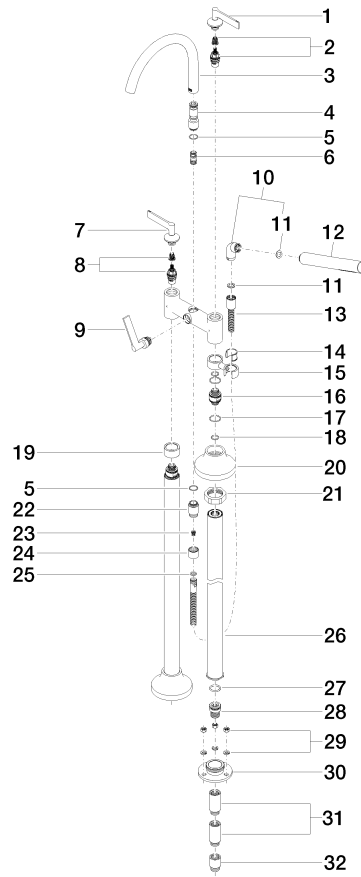

25 943 819 Product version from 3/13/2017 to 5/27/2021