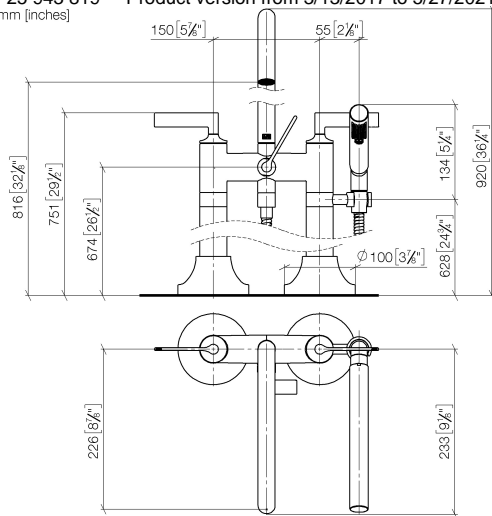

**VAIA Two-hole bath mixer for free-standing assembly with hand shower set -
Brushed Platinum**

VAIA

25 943 819 Product version from 3/13/2017 to 5/27/2021
mm [inches]