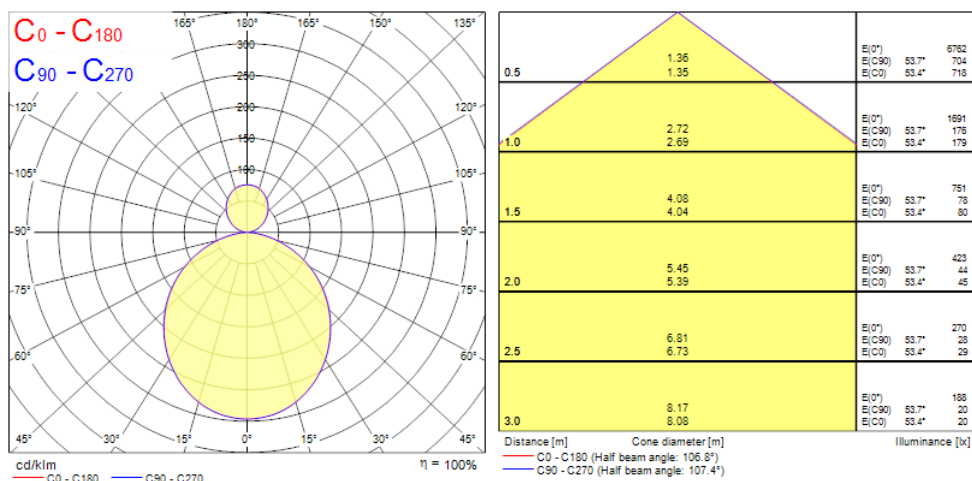

Concord

NILO 800 DIR/INDIR 3K DALI BLACK 2050602

Photobiological Risk Group	RG0
Total power consumption (W)	53
Electrical protection	Class I
Control gear type	LED driver constant current
Dimmable	Yes
Housing colour	Black
IP rating	IP20
IK rating	IK03
Product EAN number	5025768506026
Warranty	5 years
Dimming method	DALI

Photometry