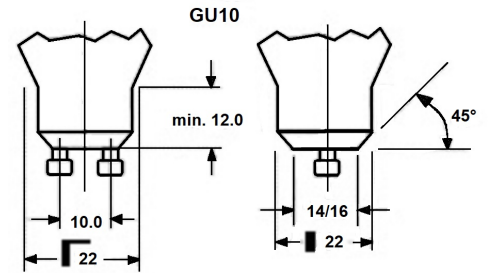

Features

- Compact, energy efficient and exceptional value LED GU10 lamp Same shape and size as halogen GU10 lamp Compact Cluster SMD technology enabling high efficiency with halogen look Reduced visible heat sink from the front Available in 36 degree beam angle High lumen efficacy 15,000 hours average rated life 3 years warranty

Technical drawings

Data table

GENERAL DATA

Product name	RefLED ES50 V6 230LM 830 36 SL
Technology	LED
Watt (Rated) (W)	3.1
Cap/Base	GU10
Fixture rating	Open
Operating temperature range (°C)	-20°C...+40°C
Performance ambient temperature Tq (°C)	25
E-number FI	4741054
Warranty	3 years

LIFETIME DATA

Lifespan L70 B50	15000
Average life (Rated) (h)	15000

PHYSICAL DATA

Nominal Product Diameter (mm)	50
Weight (kg)	0.035

PACKAGING

Single packaging type	Carton
Product EAN number	5410288291550
Packaging single width (cm)	6.1
Packaging single depth (cm)	5.1
DUN14 (inner)	25410288291554
Units per inner package	6
Packaging inner length / height (cm)	9.2
Packaging inner width (cm)	16.4

RefLED ES50 V6 230LM 830 36 SL
0029155

Packaging inner depth (cm)	13.1
DUN14 (outer)	15410288291557
Packaging outer length / height (cm)	20.8

SAFETY DATA

Optimal operating condition (°C)	-20-40
Breakage cleaning instructions	Not applicable
Special purpose lamp	No
Dry applications use only	No
Suitable for household illumination	No
Safety message	Not Suitable for totally enclosed fixtures