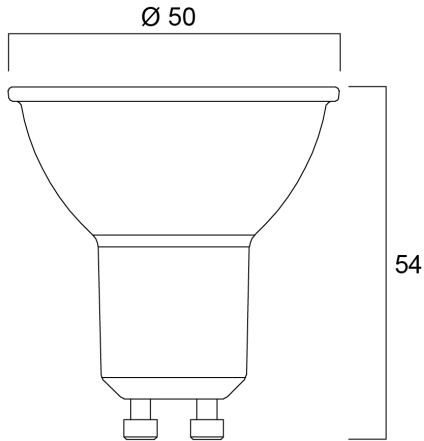

Features

- Compact, energy efficient and exceptional value LED GU10 lamp Same shape and size as halogen GU10 lamp Compact Cluster SMD technology enabling high efficiency with halogen look Reduced visible heat sink from the front Available in 36 degree beam angle High lumen efficacy 15,000 hours average rated life 3 years warranty

Product Overview

Product name	RefLED ES50 V6 230LM 830 36 SL
Technology	LED
Watt (Rated) (W)	3.1
Cap/Base	GU10
Fixture rating	Open
E-number FI	4741054
Colour temperature (K)	3000
CRI (Ra)	80
Colour Consistency (SDCM)	6
Colour Variation Initial (SDCM)	6
Photobiological Risk Group	RG1
Wattage (W)	3.1
Product EAN number	5410288291550
Warranty	3 years

Technical drawings

Data table

GENERAL DATA

Product name	RefLED ES50 V6 230LM 830 36 SL
Technology	LED
Watt (Rated) (W)	3.1
Cap/Base	GU10
Fixture rating	Open
Operating temperature range (°C)	-20°C...+40°C
Performance ambient temperature Tq (°C)	25
E-number FI	4741054
Warranty	3 years

RefLED ES50 V6 230LM 830 36 SL
0029155

Packaging inner depth (cm)	13.1
DUN14 (outer)	15410288291557
Packaging outer length / height (cm)	20.8

SAFETY DATA

Optimal operating condition (°C)	-20-40
Breakage cleaning instructions	Not applicable
Special purpose lamp	No
Dry applications use only	No
Suitable for household illumination	No
Safety message	Not Suitable for totally enclosed fixtures