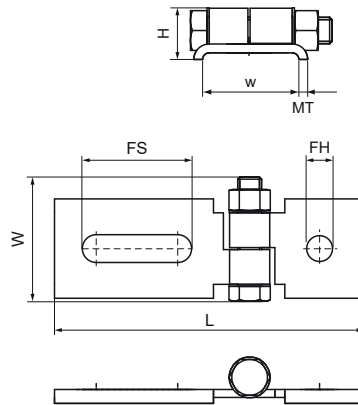

## Walraven RapidStrut® Connector, Hinged (BUP1000)

(H2840)

for flexible angle connections

### Features & benefits

- to make fabrication with Walraven RapidStrut® Rail
- fully adjustable
- material: steel 1.0332
- product is part of the Walraven UltraProtect® 1000 system
- suitable for in- and outdoor applications
- stands min. 1,000 hours salt spray test (max. 5% red rust) according to ISO 9227

Product Number	For Rail Type	Total Height	Total Width	Total Length	Material Thickness	Width	Fixing Hole	Fixing Slot	Maximum Allowed Load Faz
<i>Reference letter</i>		<i>H</i>	<i>W</i>	<i>L</i>	<i>MT</i>	<i>w</i>	<i>FH</i>	<i>FS</i>	<i>F<sub>0,z</sub></i>
<i>Unit description</i>		<i>mm</i>	<i>mm</i>	<i>mm</i>	<i>mm</i>	<i>mm</i>	<i>mm</i>	<i>mm</i>	<i>N</i>
66581821	41x21, 41x41, 41x51, 41x62, 41x82	24.1	62.5	115.4	4.00	42	13		1,000
66581822	41x21, 41x41, 41x51, 41x62, 41x82	24.1	62.5	155.9	4.00	42	13	45x14	1,000
66581823	41x21, 41x41, 41x51, 41x62, 41x82	24.1	62.5	196.4	4.00	42		45x14	1,000