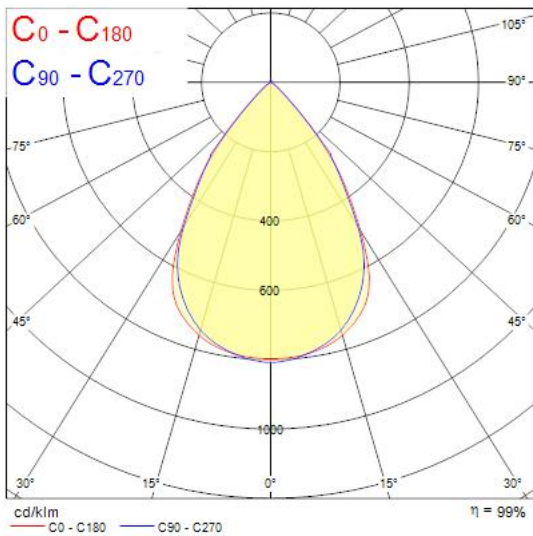

PIXO LINE 1500 UGR19 830 BLACK 0007827

CRI (Ra)	80
Colour Variation Initial (SDCM)	3
Beam Angle (°)	70
Glare control	< 19
Photobiological Risk Group	Not applicable
Total power consumption (W)	50
Electrical protection	Class III
Dimmable	No
Housing colour	Black
IP rating	IP20
IK rating	IK03
Product EAN number	5410288078274
Warranty	5 years
Dimming method	N/A

Photometry