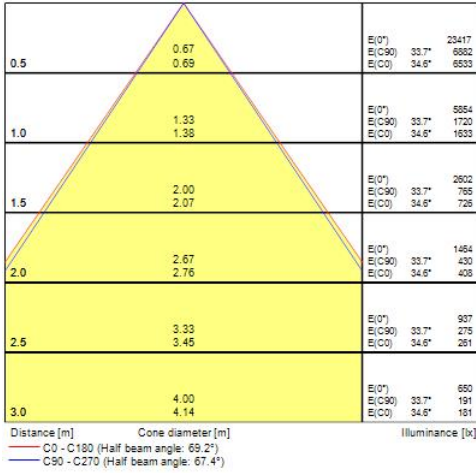

PIXO LINE 1500 UGR19 830 BLACK 0007827