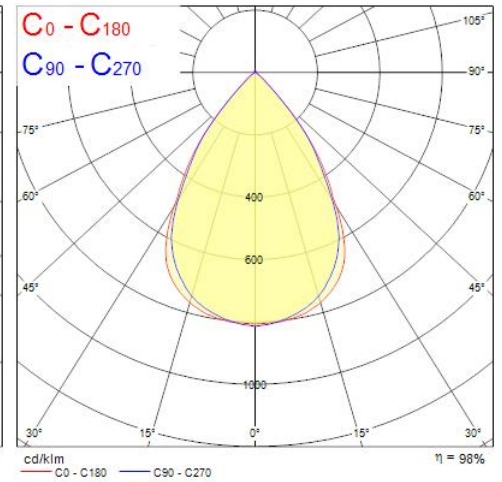

PIXO LINE 1500 UGR19 830 BLACK 0007827

CRI (Ra)	80
Colour Variation Initial (SDCM)	3
Beam Angle (°)	70
Glare control	< 19
Photobiological Risk Group	Not applicable
Total power consumption (W)	50
Electrical protection	Class III
Dimmable	No
Housing colour	Black
IP rating	IP20
IK rating	IK03
Product EAN number	5410288078274
Warranty	5 years
Dimming method	N/A

Photometry