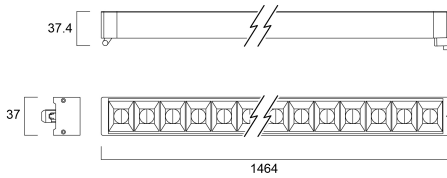

Photometry

PIXO LINE 1500 UGR19 830 BLACK 0007827

PIXO LINE 1500 UGR19 830 BLACK 0007827

Technical drawings

Data table

PIXO LINE 1500 UGR19 830 BLACK 0007827

GENERAL DATA

Product name	PIXO LINE 1500 UGR19 830 BLACK
Technology	LED
Cap/Base	N/A
General application	Retail, Hospitality, Museums & Galleries, Office
Operating temperature range (°C)	-20°C...+40°C
ETIM Class	EC000996
E-number FI	4279413
Warranty	5 years

PHYSICAL DATA

Housing colour	Black
IP rating	IP20
IK rating	IK03
Nominal Product Length (mm)	1464
Nominal Product Width (mm)	37
Nominal Product Height (mm)	37.4
Weight (kg)	0.9

PACKAGING

Product EAN number	5410288078274
Packaging single length / height (cm)	147.0
Packaging single width (cm)	4.3
Packaging single depth (cm)	4.3
DUN14 (outer)	15410288078271
Units per outer package	20
Packaging outer length / height (cm)	149.0
Packaging outer width (cm)	24.0
Packaging outer depth (cm)	19.0