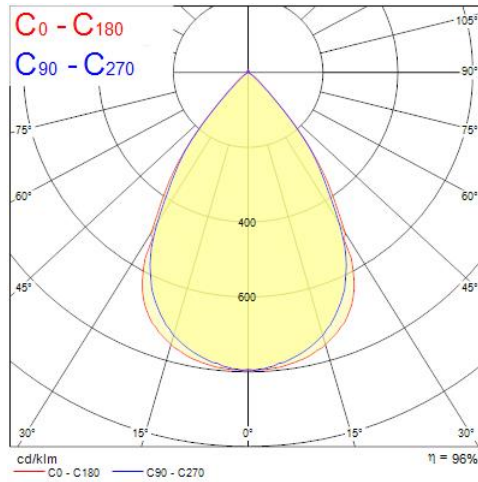

PIXO LINE 1500 UGR19 830 BLACK 0007827

CRI (Ra)	80
Colour Variation Initial (SDCM)	3
Beam Angle (°)	70
Glare control	< 19
Photobiological Risk Group	Not applicable
Total power consumption (W)	50
Electrical protection	Class III
Dimmable	No
Housing colour	Black
IP rating	IP20
IK rating	IK03
Product EAN number	5410288078274
Warranty	5 years
Dimming method	N/A

Photometry