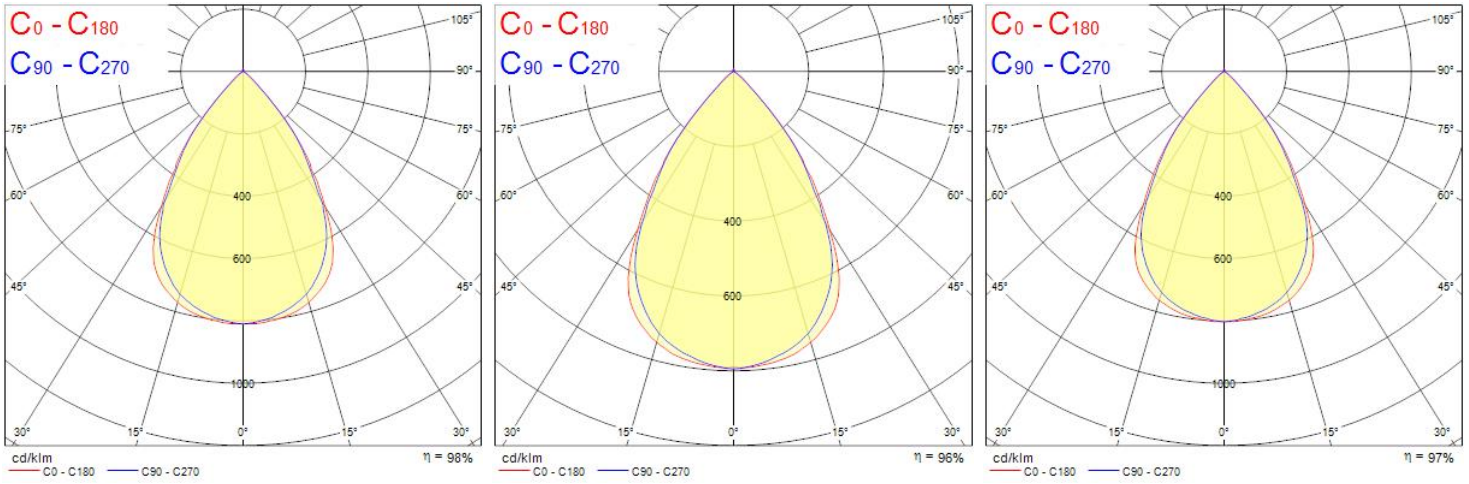

PIXO LINE 1500 UGR19 830 BLACK 0007827