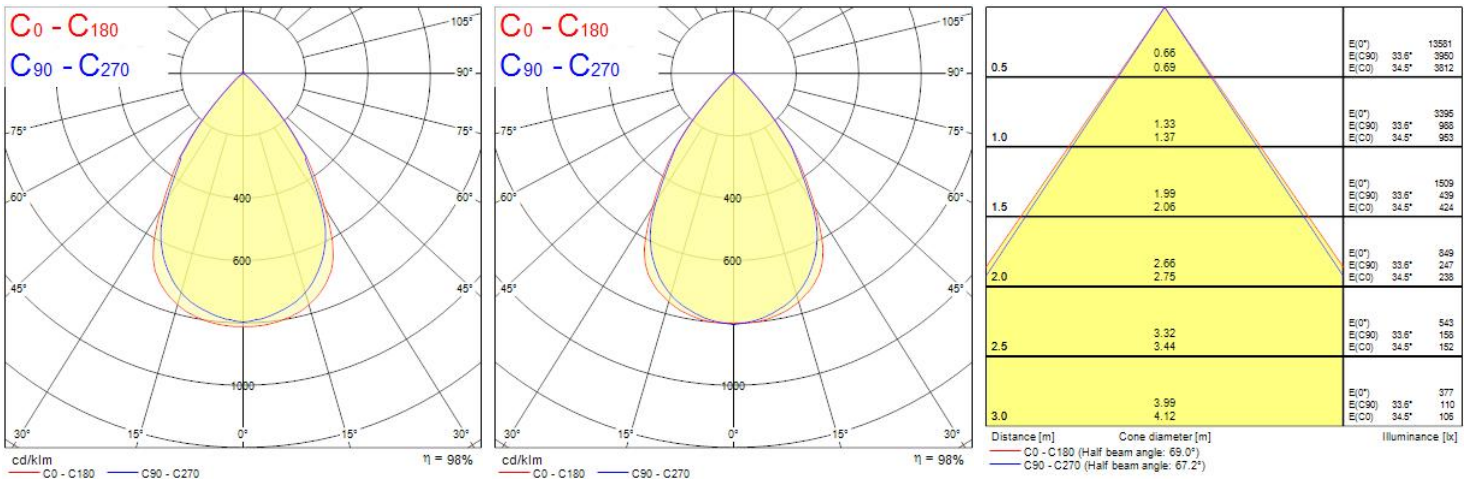

PIXO LINE 1500 UGR19 830 BLACK 0007827