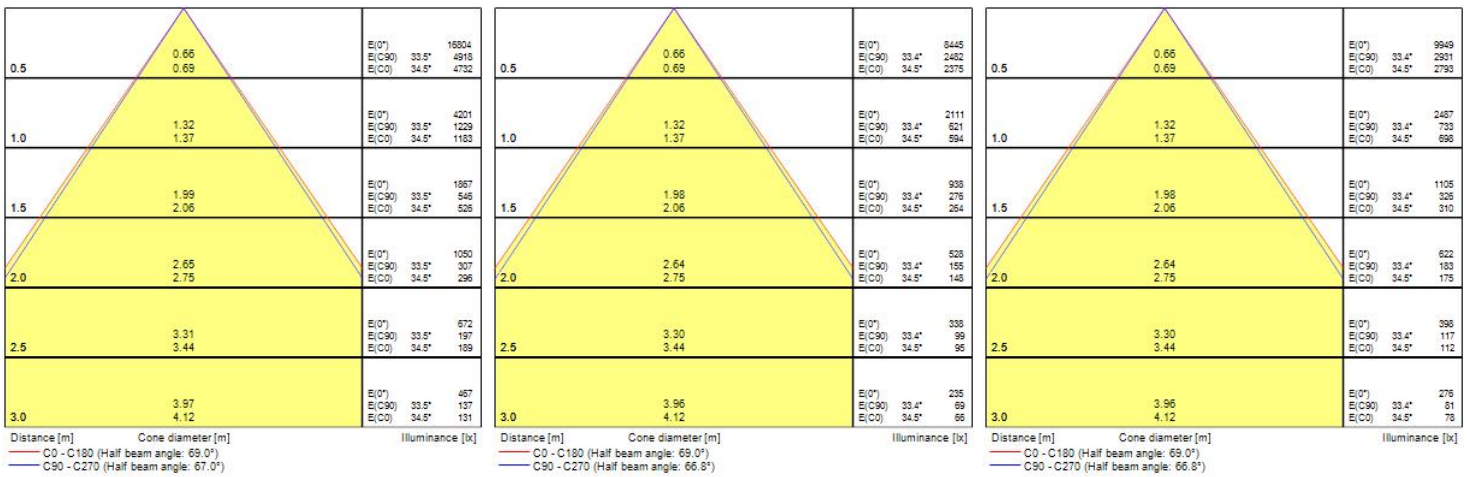

PIXO LINE 1500 UGR19 830 BLACK 0007827