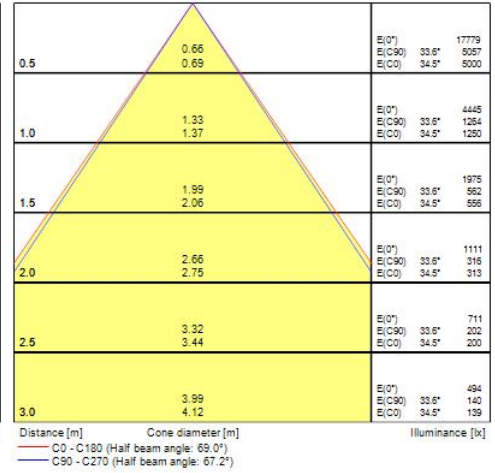

PIXO LINE 1500 UGR19 830 BLACK 0007827