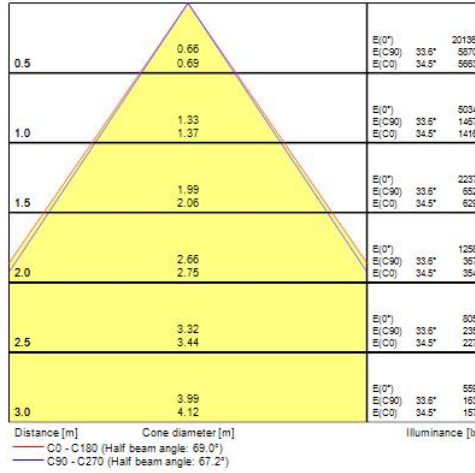

PIXO LINE 1500 UGR19 830 BLACK 0007827