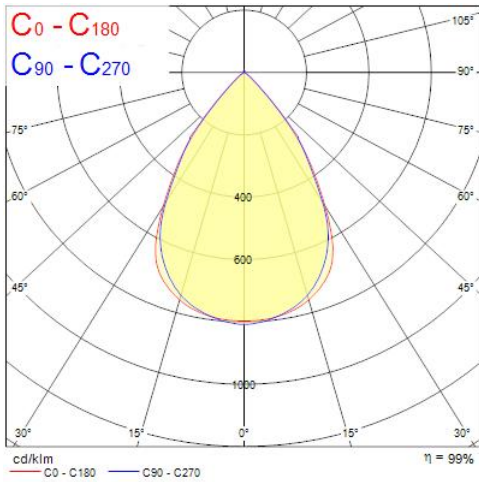

PIXO LINE 1500 UGR19 830 BLACK 0007827

CRI (Ra)	80
Colour Variation Initial (SDCM)	3
Beam Angle (°)	70
Glare control	< 19
Photobiological Risk Group	Not applicable
Total power consumption (W)	50
Electrical protection	Class III
Dimmable	No
Housing colour	Black
IP rating	IP20
IK rating	IK03
Product EAN number	5410288078274
Warranty	5 years
Dimming method	N/A

Photometry