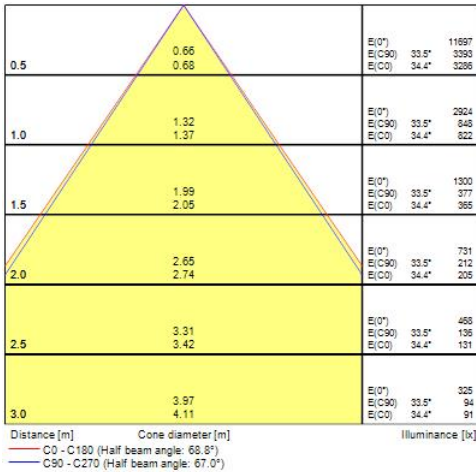

PIXO LINE 1500 UGR19 830 BLACK 0007827