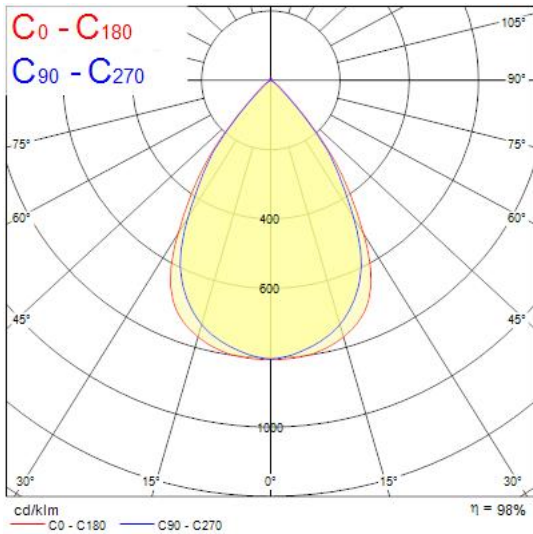

PIXO LINE 1500 UGR19 840 BLACK 0007826

CRI (Ra)	80
Colour Variation Initial (SDCM)	3
Beam Angle (°)	70
Glare control	< 19
Photobiological Risk Group	Not applicable
Total power consumption (W)	50
Electrical protection	Class III
Dimmable	No
Housing colour	Black
IP rating	IP20
IK rating	IK03
Product EAN number	5410288078267
Warranty	5 years
Dimming method	N/A

Photometry