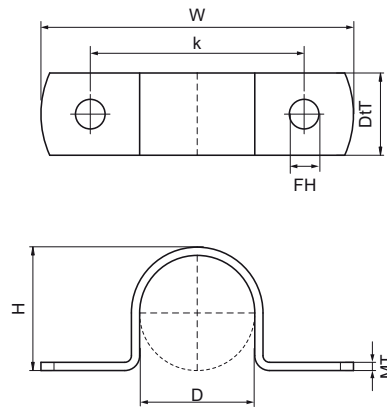

## Walraven Pipe Saddle (Copper)

(B3015)

for copper pipes

### Features & benefits

- one-part saddle
- material: copper 2.0060

Product Number	Fixing Hole	Heart To Heart Distance	Material Thickness	Total Height	Total Width	Total Depth	Maximum Allowed Load Faz
Reference letter	FH	k	MT	H	W	DtT	Fa,z
Unit description	mm	mm	mm	mm	mm	mm	N
4200008	4.5	22	0.50	9	34	10	100
4200012	4.5	28	0.50	13	40	10	100
4200015	4.5	31	0.50	16	43	10	100
4200018	4.5	34	0.50	18	46	10	100
4200022	4.5	38	0.50	23	50	10	100
4200028	4.5	44	0.50	29	56	10	100