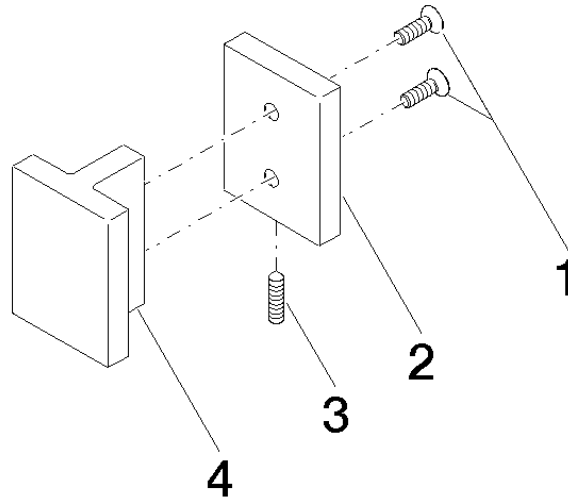

11 000 980

	Chrome	11 000 980-00
	Brushed Platinum	11 000 980-06
	Matte Black	11 000 980-33

Required miscellaneous

Attachment set for towel bar/tumbler mounting on one side 12 350 970 90
-
•for installation on glass tiles

Required miscellaneous

Attachment set for towel bar/tumbler mounting on two sides - 12 351 970 90

11 000 980

mm [inches]

11 000 980

Spare parts list

No.	Item Number	Name	Quantity used	Delivery time
1	09 30 30 170 90	Mounting Countersunk screw with hexagon socket M5 x 16 mm -	2.00	14
2	08 17 98 557-00	Cover 45 x 60 x 10 mm - Chrome	1.00	20
4	08 17 98 558-00	Holder 45 x 35 x 60 mm - Chrome	1.00	20
3	04 31 11 113 00 90	Mounting Threaded pin M5 x 12 mm -	1.00	14