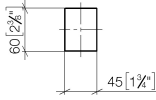

11 000 980

	Chrome	11 000 980-00
	Brushed Platinum	11 000 980-06
	Matte Black	11 000 980-33

Required miscellaneous

Attachment set for towel bar/tumbler mounting on one side 12 350 970 90
-
•for installation on glass tiles

Required miscellaneous

Attachment set for towel bar/tumbler mounting on two sides - 12 351 970 90

11 000 980

mm [inches]

11 000 980

Spare parts list

No.	Item Number	Name	Quantity used	Delivery time
1	09 30 30 170 90	Mounting Countersunk screw with hexagon socket M5 x 16 mm -	2.00	14
2	08 17 98 557-00	Cover 45 x 60 x 10 mm - Chrome	1.00	20
4	08 17 98 558-00	Holder 45 x 35 x 60 mm - Chrome	1.00	20
3	04 31 11 113 00 90	Mounting Threaded pin M5 x 12 mm -	1.00	14