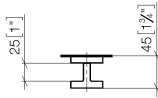

11 000 980

	Chrome	11 000 980-00
	Brushed Platinum	11 000 980-06
	Matte Black	11 000 980-33

Required miscellaneous

Attachment set for towel bar/tumbler mounting on one side 12 350 970 90
-
•for installation on glass tiles

Required miscellaneous

Attachment set for towel bar/tumbler mounting on two sides - 12 351 970 90

11 000 980

mm [inches]

11 000 980

Spare parts list

No.	Item Number	Name	Quantity used	Delivery time
1	09 30 30 170 90	Mounting Countersunk screw with hexagon socket M5 x 16 mm -	2.00	14
2	08 17 98 557-00	Cover 45 x 60 x 10 mm - Chrome	1.00	20
4	08 17 98 558-00	Holder 45 x 35 x 60 mm - Chrome	1.00	20
3	04 31 11 113 00 90	Mounting Threaded pin M5 x 12 mm -	1.00	14