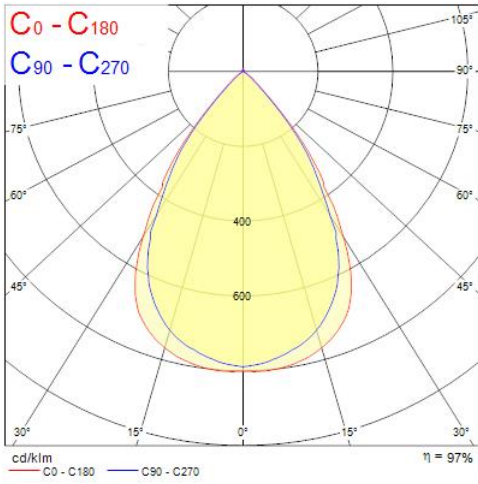

Product Overview

Product name	PIXO LINE 1500 UGR19 840 WHITE
Technology	LED
Cap/Base	N/A
General application	Retail, Hospitality, Museums & Galleries, Office
ETIM Class	EC000996
E-number FI	4279407
Fixture luminous flux (lm)	7500
Luminaire efficacy (lm/W)	150
Colour temperature (K)	4000
Light colour	Neutral White

Photometry

Distance [m]	Cone diameter [m]	E(0°)	E(C90)	E(CO)	Illuminance [lx]
0.5	0.65 0.70	24174	33.1°	34.9°	7142 6886
1.0	1.30 1.40	6044	33.1°	34.9°	1786 1671
1.5	1.96 2.09	2636	33.1°	34.9°	794 743
2.0	2.61 2.79	1511	33.1°	34.9°	446 415
2.5	3.26 3.49	967	33.1°	34.9°	286 267
3.0	3.91 4.19	672	33.1°	34.9°	196 186

Distance [m] Cone diameter [m] Illuminance [lx]
 — C0 - C180 (Half beam angle: 69.8°)
 — C90 - C270 (Half beam angle: 66.2°)

Distance [m]	Cone diameter [m]	E(0°)	E(C90)	E(CO)	Illuminance [lx]
0.5	0.64 0.70	8717	32.7°	34.8°	2508 2427
1.0	1.28 1.38	2179	32.7°	34.8°	627 607
1.5	1.93 2.09	969	32.7°	34.8°	279 270
2.0	2.57 2.78	545	32.7°	34.8°	157 152
2.5	3.21 3.46	349	32.7°	34.8°	100 97
3.0	3.85 4.17	242	32.7°	34.8°	70 67