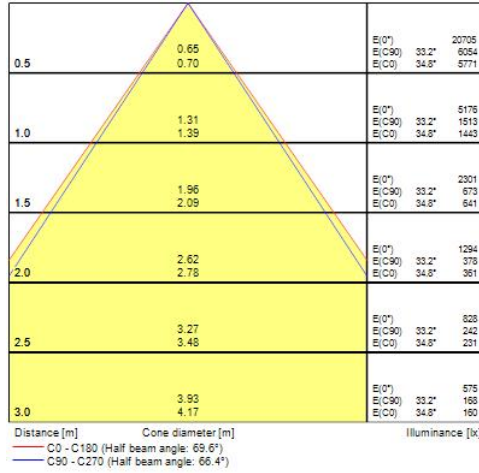

PIXO LINE 1500 UGR19 840 WHITE 0007824