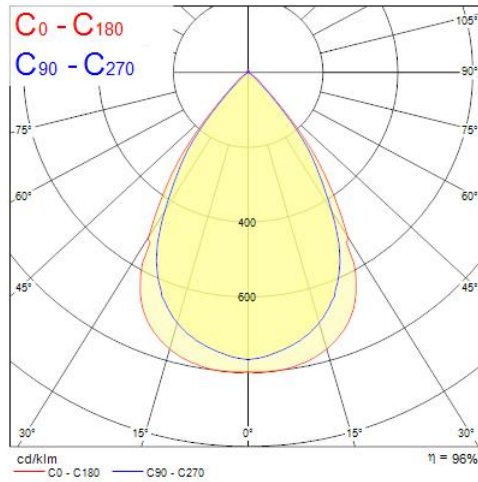

Photometry

Distance [m]	Cone diameter [m]	E(0°)	E(C90)	E(CO)	Illuminance [lx]
0.5	0.65 0.70	24174	33.1°	34.9°	7142 6886
1.0	1.30 1.40	6044	33.1°	34.9°	1786 1671
1.5	1.96 2.09	2636	33.1°	34.9°	794 743
2.0	2.61 2.79	1511	33.1°	34.9°	446 415
2.5	3.26 3.49	967	33.1°	34.9°	286 267
3.0	3.91 4.19	672	33.1°	34.9°	196 186

Distance [m] Cone diameter [m] Illuminance [lx]
 — C0 - C180 (Half beam angle: 69.8°)
 — C90 - C270 (Half beam angle: 66.2°)

Distance [m]	Cone diameter [m]	E(0°)	E(C90)	E(CO)	Illuminance [lx]
0.5	0.64 0.70	8717	32.7°	34.8°	2508 2427
1.0	1.28 1.38	2179	32.7°	34.8°	627 607
1.5	1.93 2.09	969	32.7°	34.8°	279 270
2.0	2.57 2.78	545	32.7°	34.8°	157 152
2.5	3.21 3.46	349	32.7°	34.8°	100 97
3.0	3.85 4.17	242	32.7°	34.8°	70 67

Distance [m] Cone diameter [m] Illuminance [lx]
 — C0 - C180 (Half beam angle: 69.6°)
 — C90 - C270 (Half beam angle: 65.4°)

Distance [m]	Cone diameter [m]	E(0°)	E(C90)	E(CO)	Illuminance [lx]
0.5	0.65 0.69	11583	32.9°	34.5°	3481 3333
1.0	1.29 1.37	2960	32.9°	34.5°	870 833
1.5	1.94 2.06	1317	32.9°	34.5°	387 370
2.0	2.59 2.75	741	32.9°	34.5°	218 208
2.5	3.23 3.44	474	32.9°	34.5°	139 133
3.0	3.88 4.12	329	32.9°	34.5°	97 93