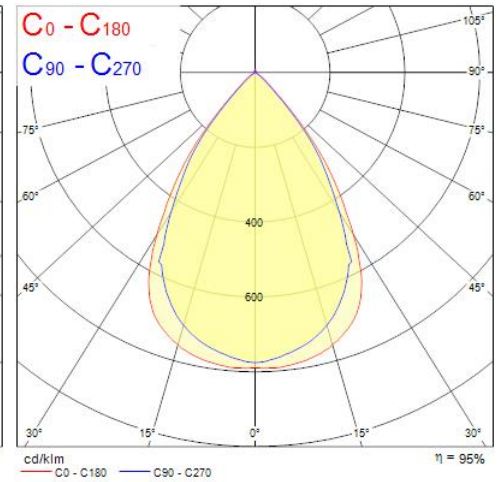

Photometry

Distance [m]	Cone diameter [m]	E(0°)	E(C90)	E(CO)	Illuminance [lx]
0.5	0.65 0.70	24174	33.1°	34.9°	7142 6886
1.0	1.30 1.40	6044	33.1°	34.9°	1786 1671
1.5	1.96 2.09	2636	33.1°	34.9°	794 743
2.0	2.61 2.79	1511	33.1°	34.9°	446 415
2.5	3.26 3.49	967	33.1°	34.9°	286 267
3.0	3.91 4.19	672	33.1°	34.9°	196 186

Distance [m] Cone diameter [m] Illuminance [lx]
 — C0 - C180 (Half beam angle: 69.8°)
 — C90 - C270 (Half beam angle: 66.2°)

Distance [m]	Cone diameter [m]	E(0°)	E(C90)	E(CO)	Illuminance [lx]
0.5	0.64 0.70	8717	32.7°	34.8°	2508 2427
1.0	1.28 1.38	2179	32.7°	34.8°	627 607
1.5	1.93 2.09	969	32.7°	34.8°	279 270
2.0	2.57 2.78	545	32.7°	34.8°	157 152
2.5	3.21 3.46	349	32.7°	34.8°	100 97
3.0	3.85 4.17	242	32.7°	34.8°	70 67

Distance [m] Cone diameter [m] Illuminance [lx]
 — C0 - C180 (Half beam angle: 69.6°)
 — C90 - C270 (Half beam angle: 65.4°)

Distance [m]	Cone diameter [m]	E(0°)	E(C90)	E(CO)	Illuminance [lx]
0.5	0.65 0.69	11583	32.9°	34.5°	3481 3333
1.0	1.29 1.37	2960	32.9°	34.5°	870 833
1.5	1.94 2.06	1317	32.9°	34.5°	387 370
2.0	2.59 2.75	741	32.9°	34.5°	218 208
2.5	3.23 3.44	474	32.9°	34.5°	139 133
3.0	3.88 4.12	329	32.9°	34.5°	97 93