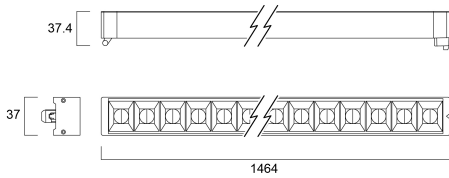

Distance [m] Cone diameter [m] Illuminance [lx]
 — C0 - C180 (Half beam angle: 69.6°)
 — C90 - C270 (Half beam angle: 65.4°)

Distance [m]	Cone diameter [m]	E(0°)	E(C90)	E(CO)	Illuminance [lx]
0.5	0.65 0.69	11583	32.9°	34.5°	3481 3333
1.0	1.29 1.37	2960	32.9°	34.5°	870 833
1.5	1.94 2.06	1317	32.9°	34.5°	387 370
2.0	2.59 2.75	741	32.9°	34.5°	218 208
2.5	3.23 3.44	474	32.9°	34.5°	139 133
3.0	3.88 4.12	329	32.9°	34.5°	97 93

Distance [m] Cone diameter [m] Illuminance [lx]
 — C0 - C180 (Half beam angle: 69.0°)
 — C90 - C270 (Half beam angle: 65.8°)

Distance [m]	Cone diameter [m]	E(0°)	E(C90)	E(CO)	Illuminance [lx]
0.5	0.66 0.70	14071	33.5°	34.9°	4029 3901
1.0	1.32 1.40	3518	33.5°	34.9°	1007 975
1.5	1.99 2.09	1563	33.5°	34.9°	448 433
2.0	2.65 2.79	879	33.5°	34.9°	252 244
2.5	3.31 3.49	563	33.5°	34.9°	161 156
3.0	3.97 4.19	391	33.5°	34.9°	112 108

Distance [m] Cone diameter [m] Illuminance [lx]
 — C0 - C180 (Half beam angle: 69.8°)
 — C90 - C270 (Half beam angle: 67.0°)

PIXO LINE 1500 UGR19 840 WHITE 0007824

Technical drawings

Data table

PIXO LINE 1500 UGR19 840 WHITE 0007824

PHYSICAL DATA

Housing colour	White
IP rating	IP20
IK rating	IK03
Nominal Product Length (mm)	1464
Nominal Product Width (mm)	37
Nominal Product Height (mm)	37.4
Weight (kg)	0.9

PACKAGING

Product EAN number	5410288078243
Packaging single length / height (cm)	147.0
Packaging single width (cm)	4.3
Packaging single depth (cm)	4.3
DUN14 (outer)	15410288078240
Units per outer package	20
Packaging outer length / height (cm)	149.0
Packaging outer width (cm)	24.0
Packaging outer depth (cm)	19.0