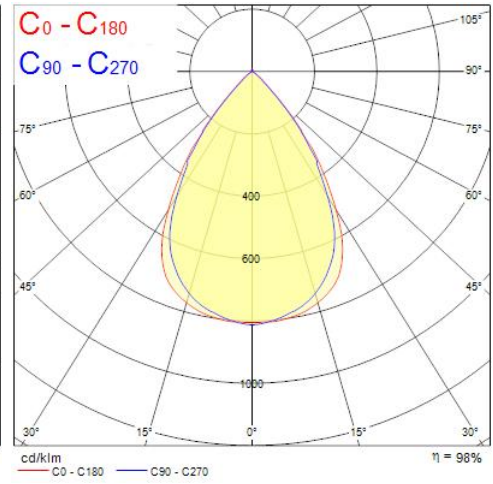

Photometry

Distance [m]	Cone diameter [m]	E(0°)	E(C90)	E(CO)	Illuminance [lx]
0.5	0.65 0.70	24174	33.1°	34.9°	7142 6886
1.0	1.30 1.40	6044	33.1°	34.9°	1786 1671
1.5	1.96 2.09	2636	33.1°	34.9°	794 743
2.0	2.61 2.79	1511	33.1°	34.9°	446 415
2.5	3.26 3.49	967	33.1°	34.9°	286 267
3.0	3.91 4.19	672	33.1°	34.9°	196 186

Distance [m] Cone diameter [m] Illuminance [lx]
 — C0 - C180 (Half beam angle: 69.8°)
 — C90 - C270 (Half beam angle: 66.2°)

Distance [m]	Cone diameter [m]	E(0°)	E(C90)	E(CO)	Illuminance [lx]
0.5	0.64 0.70	8717	32.7°	34.8°	2508 2427
1.0	1.28 1.38	2179	32.7°	34.8°	627 607
1.5	1.93 2.09	969	32.7°	34.8°	279 270
2.0	2.57 2.78	545	32.7°	34.8°	157 152
2.5	3.21 3.46	349	32.7°	34.8°	100 97
3.0	3.85 4.17	242	32.7°	34.8°	70 67

Distance [m] Cone diameter [m] Illuminance [lx]
 — C0 - C180 (Half beam angle: 69.6°)
 — C90 - C270 (Half beam angle: 65.4°)

Distance [m]	Cone diameter [m]	E(0°)	E(C90)	E(CO)	Illuminance [lx]
0.5	0.65 0.69	11583	32.9°	34.5°	3481 3333
1.0	1.29 1.37	2960	32.9°	34.5°	870 833
1.5	1.94 2.06	1317	32.9°	34.5°	387 370
2.0	2.59 2.75	741	32.9°	34.5°	218 208
2.5	3.23 3.44	474	32.9°	34.5°	139 133
3.0	3.88 4.12	329	32.9°	34.5°	97 93