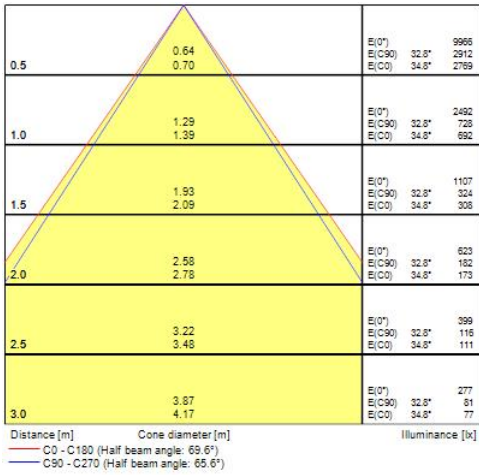

PIXO LINE 1500 UGR19 840 WHITE 0007824