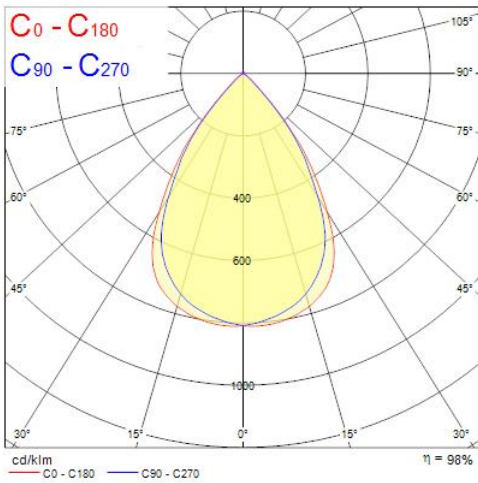

Product Overview

Product name	PIXO LINE 1500 UGR19 840 WHITE
Technology	LED
Cap/Base	N/A
General application	Retail, Hospitality, Museums & Galleries, Office
ETIM Class	EC000996
E-number FI	4279407
Fixture luminous flux (lm)	7500
Luminaire efficacy (lm/W)	150
Colour temperature (K)	4000
Light colour	Neutral White

Photometry

Distance [m]	Cone diameter [m]	E(0°)	E(C90)	E(CO)	Illuminance [lx]
0.5	0.65 0.70	24174	33.1°	34.9°	7142 6886
1.0	1.30 1.40	6044	33.1°	34.9°	1786 1671
1.5	1.96 2.09	2636	33.1°	34.9°	794 743
2.0	2.61 2.79	1511	33.1°	34.9°	446 415
2.5	3.26 3.49	967	33.1°	34.9°	286 267
3.0	3.91 4.19	672	33.1°	34.9°	196 186

Distance [m] Cone diameter [m] Illuminance [lx]
 — C0 - C180 (Half beam angle: 69.8°)
 — C90 - C270 (Half beam angle: 66.2°)

Distance [m]	Cone diameter [m]	E(0°)	E(C90)	E(CO)	Illuminance [lx]
0.5	0.64 0.70	8717	32.7°	34.8°	2508 2427
1.0	1.28 1.38	2179	32.7°	34.8°	627 607
1.5	1.93 2.09	969	32.7°	34.8°	279 270
2.0	2.57 2.78	545	32.7°	34.8°	157 152
2.5	3.21 3.46	349	32.7°	34.8°	100 97
3.0	3.85 4.17	242	32.7°	34.8°	70 67

Distance [m] Cone diameter [m] Illuminance [lx]
 — C0 - C180 (Half beam angle: 69.6°)
 — C90 - C270 (Half beam angle: 65.4°)

Distance [m]	Cone diameter [m]	E(0°)	E(C90)	E(CO)	Illuminance [lx]
0.5	0.65 0.69	11583	32.9°	34.5°	3481 3333
1.0	1.29 1.37	2960	32.9°	34.5°	870 833
1.5	1.94 2.06	1317	32.9°	34.5°	387 370
2.0	2.59 2.75	741	32.9°	34.5°	218 208
2.5	3.23 3.44	474	32.9°	34.5°	139 133
3.0	3.88 4.12	329	32.9°	34.5°	97 93