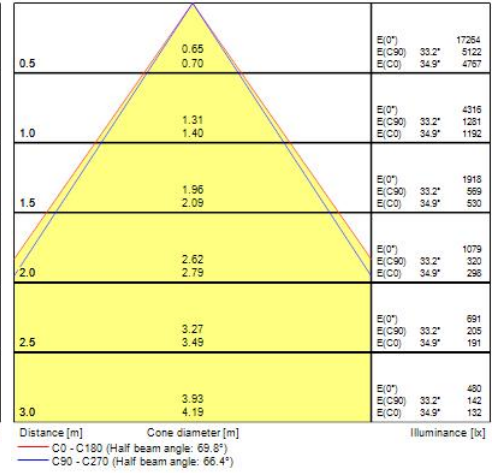

PIXO LINE 1500 UGR19 840 WHITE 0007824