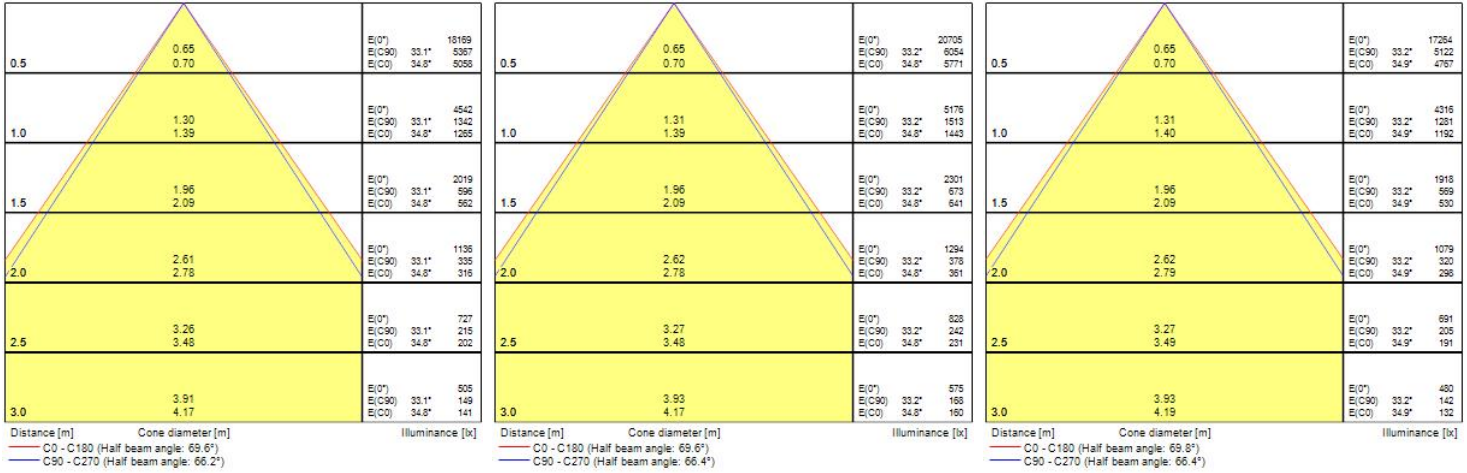

PIXO LINE 1500 UGR19 840 WHITE 0007824