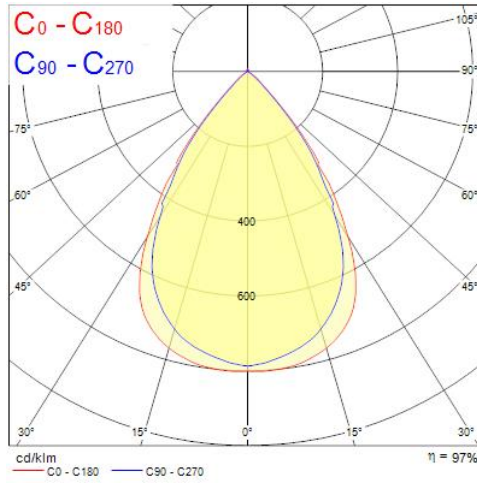

Photometry

Distance [m]	Cone diameter [m]	E(0°)	E(C90)	E(CO)	Illuminance [lx]
0.5	0.65 0.70	24174	33.1°	34.9°	7142 6886
1.0	1.30 1.40	6044	33.1°	34.9°	1786 1671
1.5	1.96 2.09	2636	33.1°	34.9°	794 743
2.0	2.61 2.79	1511	33.1°	34.9°	446 415
2.5	3.26 3.49	967	33.1°	34.9°	286 267
3.0	3.91 4.19	672	33.1°	34.9°	196 186

Distance [m] Cone diameter [m] Illuminance [lx]
 — C0 - C180 (Half beam angle: 69.8°)
 — C90 - C270 (Half beam angle: 66.2°)

Distance [m]	Cone diameter [m]	E(0°)	E(C90)	E(CO)	Illuminance [lx]
0.5	0.64 0.70	8717	32.7°	34.8°	2508 2427
1.0	1.28 1.38	2179	32.7°	34.8°	627 607
1.5	1.93 2.09	969	32.7°	34.8°	279 270
2.0	2.57 2.78	545	32.7°	34.8°	157 152
2.5	3.21 3.46	349	32.7°	34.8°	100 97
3.0	3.85 4.17	242	32.7°	34.8°	70 67

Distance [m] Cone diameter [m] Illuminance [lx]
 — C0 - C180 (Half beam angle: 69.6°)
 — C90 - C270 (Half beam angle: 65.4°)

Distance [m]	Cone diameter [m]	E(0°)	E(C90)	E(CO)	Illuminance [lx]
0.5	0.65 0.69	11583	32.9°	34.5°	3481 3333
1.0	1.29 1.37	2960	32.9°	34.5°	870 833
1.5	1.94 2.06	1317	32.9°	34.5°	387 370
2.0	2.59 2.75	741	32.9°	34.5°	218 208
2.5	3.23 3.44	474	32.9°	34.5°	139 133
3.0	3.88 4.12	329	32.9°	34.5°	97 93