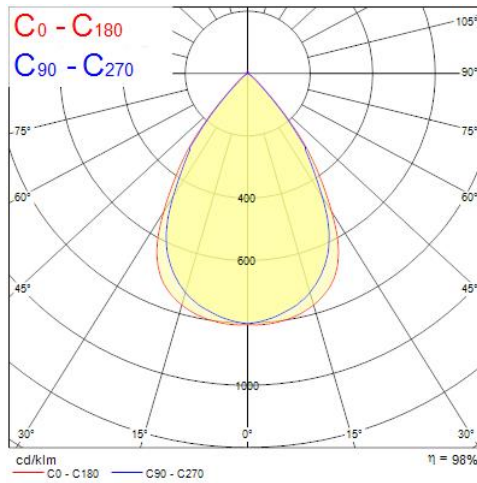

Product Overview

Product name	PIXO LINE 1500 UGR19 840 WHITE
Technology	LED
Cap/Base	N/A
General application	Retail, Hospitality, Museums & Galleries, Office
ETIM Class	EC000996
E-number FI	4279407
Fixture luminous flux (lm)	7500
Luminaire efficacy (lm/W)	150
Colour temperature (K)	4000
Light colour	Neutral White

Photometry

Distance [m]	Cone diameter [m]	E(0°)	E(C90)	E(CO)	Illuminance [lx]
0.5	0.65 0.70	24174	33.1°	34.9°	7142 6886
1.0	1.30 1.40	6044	33.1°	34.9°	1786 1671
1.5	1.96 2.09	2636	33.1°	34.9°	794 743
2.0	2.61 2.79	1511	33.1°	34.9°	446 415
2.5	3.26 3.49	967	33.1°	34.9°	286 267
3.0	3.91 4.19	672	33.1°	34.9°	196 186

Distance [m] Cone diameter [m] Illuminance [lx]
 — C0 - C180 (Half beam angle: 69.8°)
 — C90 - C270 (Half beam angle: 66.2°)

Distance [m]	Cone diameter [m]	E(0°)	E(C90)	E(CO)	Illuminance [lx]
0.5	0.64 0.70	8717	32.7°	34.8°	2508 2427
1.0	1.28 1.38	2179	32.7°	34.8°	627 607
1.5	1.93 2.09	969	32.7°	34.8°	279 270
2.0	2.57 2.78	545	32.7°	34.8°	157 152
2.5	3.21 3.46	349	32.7°	34.8°	100 97
3.0	3.85 4.17	242	32.7°	34.8°	70 67

Distance [m] Cone diameter [m] Illuminance [lx]
 — C0 - C180 (Half beam angle: 69.6°)
 — C90 - C270 (Half beam angle: 65.4°)

Distance [m]	Cone diameter [m]	E(0°)	E(C90)	E(CO)	Illuminance [lx]
0.5	0.65 0.69	11583	32.9°	34.5°	3481 3333
1.0	1.29 1.37	2960	32.9°	34.5°	870 833
1.5	1.94 2.06	1317	32.9°	34.5°	387 370
2.0	2.59 2.75	741	32.9°	34.5°	218 208
2.5	3.23 3.44	474	32.9°	34.5°	139 133
3.0	3.88 4.12	329	32.9°	34.5°	97 93