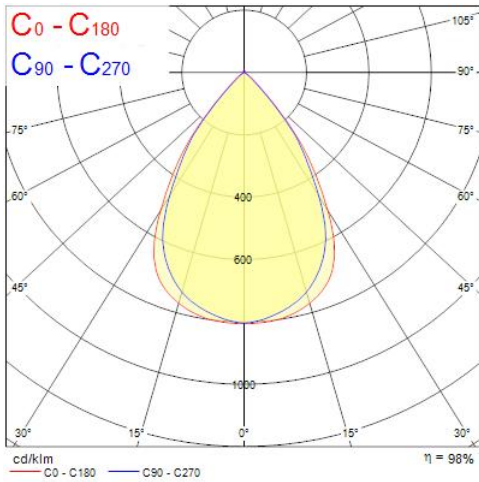

Features

- Pixo Line is a linear track system, adds flexibility to any space due the variety of product options Offers an easy installation with two separate modules Push-in/push-out mechanism with GR6d-15 connector Compatible with Zhaga Book 14 Aluminium body, plastic end caps,aluminised plastic low glare optics in a single line configuration, light beam angle:70° Textured white finishing colour. Light color temperature: 4000K, neutral white, max. system power: 50W Max. fixture lumen output: 7500lm, efficacy: 150lm/W, Ra80 typical, LED chromacity: 3 step MacAdam ellipse (SDCM3), IR/UV free light source without heat radiation Multipower driver module with 8 power settings meet all installation needs with one single product (selection between 17W, 19W, 24W, 29W, 34W, 38W, 43W, 50W) Suitable for installation on 3-circuit tracks, please check compatibility list on the instruction sheet. Compatible with OneTrack Electrical protection: Class III. Degree of protection: IP20, suitable for indoor environment only Light modules should be combined with suitable in-track drivers Nominal product dimensions: L.1464mmx37.4mmx37mm

Photometry

Distance [m]	Cone diameter [m]	E(0°)	E(C90)	E(CO)	Illuminance [lx]
0.5	0.65 0.70	24174	33.1°	34.9°	7142 6886
1.0	1.30 1.40	6044	33.1°	34.9°	1786 1671
1.5	1.96 2.09	2636	33.1°	34.9°	794 743
2.0	2.61 2.79	1511	33.1°	34.9°	446 415
2.5	3.26 3.49	967	33.1°	34.9°	286 267
3.0	3.91 4.19	672	33.1°	34.9°	196 186

Distance [m] Cone diameter [m] Illuminance [lx]
 — C0 - C180 (Half beam angle: 69.8°)
 — C90 - C270 (Half beam angle: 66.2°)

Distance [m]	Cone diameter [m]	E(0°)	E(C90)	E(CO)	Illuminance [lx]
0.5	0.64 0.70	8717	32.7°	34.8°	2508 2427
1.0	1.28 1.38	2179	32.7°	34.8°	627 607
1.5	1.93 2.09	969	32.7°	34.8°	279 270
2.0	2.57 2.78	545	32.7°	34.8°	157 152
2.5	3.21 3.46	349	32.7°	34.8°	100 97
3.0	3.85 4.17	242	32.7°	34.8°	70 67