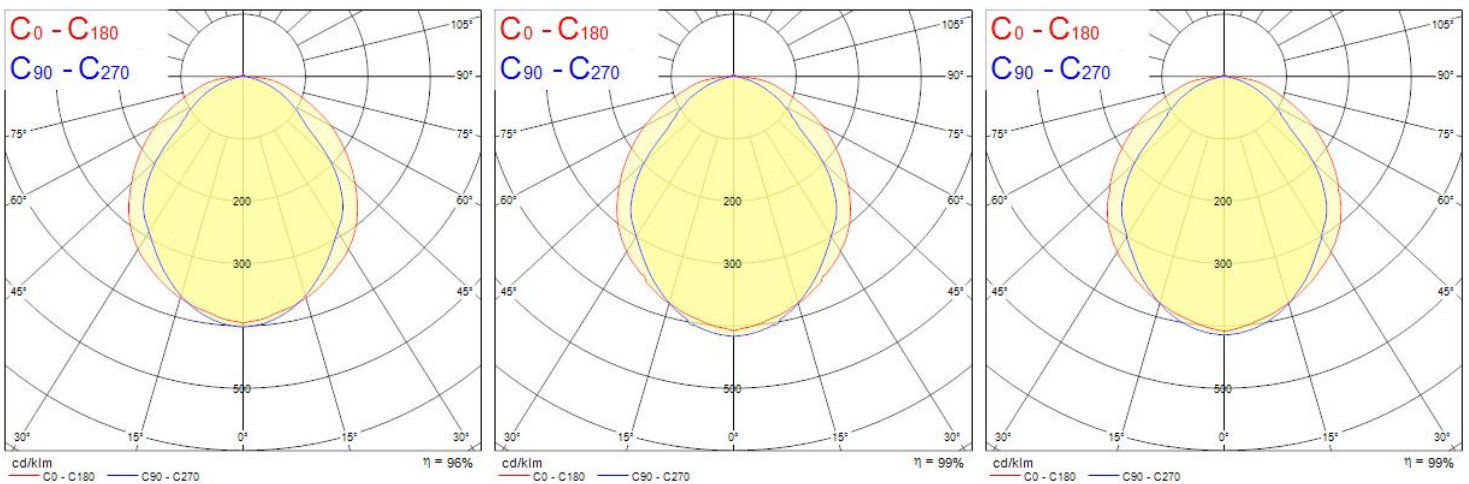

PIXO LINE 1500 90D BEAM 830 WHITE 0007821

Distance [m]	Cone diameter [m]	illuminance [lx]	E(0°)	E(C90)	E(C0)
0.5	1.01 1.38	11713 2036 1193	45.3°	54.0°	1193
1.0	2.02 2.75	2928 509 236	45.3°	54.0°	236
1.5	3.03 4.13	1301 226 133	45.3°	54.0°	133
2.0	4.04 5.51	732 127 75	45.3°	54.0°	75
2.5	5.05 6.88	469 81 48	45.3°	54.0°	48
3.0	6.06 8.26	325 57 33	45.3°	54.0°	33

Distance [m]	Cone diameter [m]	illuminance [lx]	E(0°)	E(C90)	E(C0)
0.5	1.01 1.41	4154 742 402	45.2°	54.7°	402
1.0	2.01 2.82	1041 186 100	45.2°	54.7°	100
1.5	3.02 4.24	463 82 45	45.2°	54.7°	45
2.0	4.03 5.65	260 46 25	45.2°	54.7°	25
2.5	5.04 7.06	167 30 16	45.2°	54.7°	16
3.0	6.04 8.47	116 21 11	45.2°	54.7°	11

Distance [m]	Cone diameter [m]	illuminance [lx]	E(0°)	E(C90)	E(C0)
0.5	1.01 1.40	5782 1028 567	45.2°	54.5°	567
1.0	2.01 2.80	1465 207 142	45.2°	54.5°	142
1.5	3.02 4.21	642 114 83	45.2°	54.5°	83
2.0	4.03 5.61	361 64 35	45.2°	54.5°	35
2.5	5.04 7.01	231 41 23	45.2°	54.5°	23
3.0	6.04 8.41	161 29 16	45.2°	54.5°	16