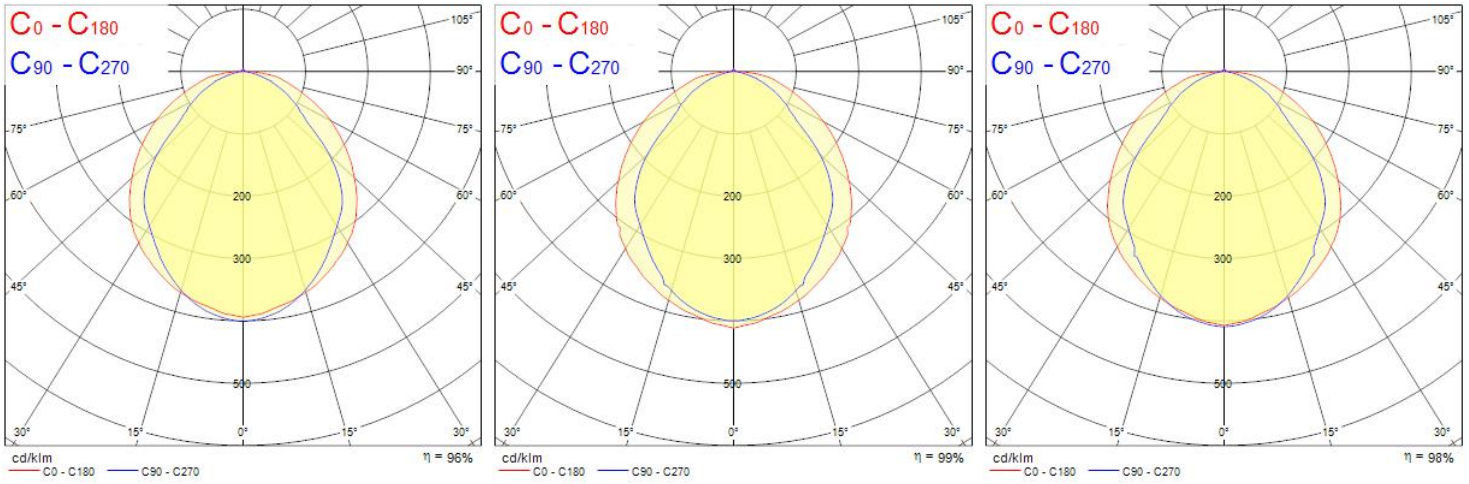

PIXO LINE 1500 90D BEAM 830 WHITE 0007821

Distance [m]	Cone diameter [m]	illuminance [lx]	E(0°)	E(C90)	E(C0)
0.5	1.01 1.38	11713 2036 1193	45.3°	54.0°	1193
1.0	2.02 2.75	2928 509 236	45.3°	54.0°	236
1.5	3.03 4.13	1301 226 133	45.3°	54.0°	133
2.0	4.04 5.51	732 127 75	45.3°	54.0°	75
2.5	5.05 6.88	469 81 48	45.3°	54.0°	48
3.0	6.06 8.26	325 57 33	45.3°	54.0°	33

Distance [m]	Cone diameter [m]	illuminance [lx]	E(0°)	E(C90)	E(C0)
0.5	1.01 1.41	4154 742 402	45.2°	54.7°	402
1.0	2.01 2.82	1041 186 100	45.2°	54.7°	100
1.5	3.02 4.24	463 82 45	45.2°	54.7°	45
2.0	4.03 5.65	260 46 25	45.2°	54.7°	25
2.5	5.04 7.06	167 30 16	45.2°	54.7°	16
3.0	6.04 8.47	116 21 11	45.2°	54.7°	11

Distance [m]	Cone diameter [m]	illuminance [lx]	E(0°)	E(C90)	E(C0)
0.5	1.01 1.40	5782 1028 567	45.2°	54.5°	567
1.0	2.01 2.80	1465 207 142	45.2°	54.5°	142
1.5	3.02 4.21	642 114 83	45.2°	54.5°	83
2.0	4.03 5.61	361 64 35	45.2°	54.5°	35
2.5	5.04 7.01	231 41 23	45.2°	54.5°	23
3.0	6.04 8.41	161 29 16	45.2°	54.5°	16