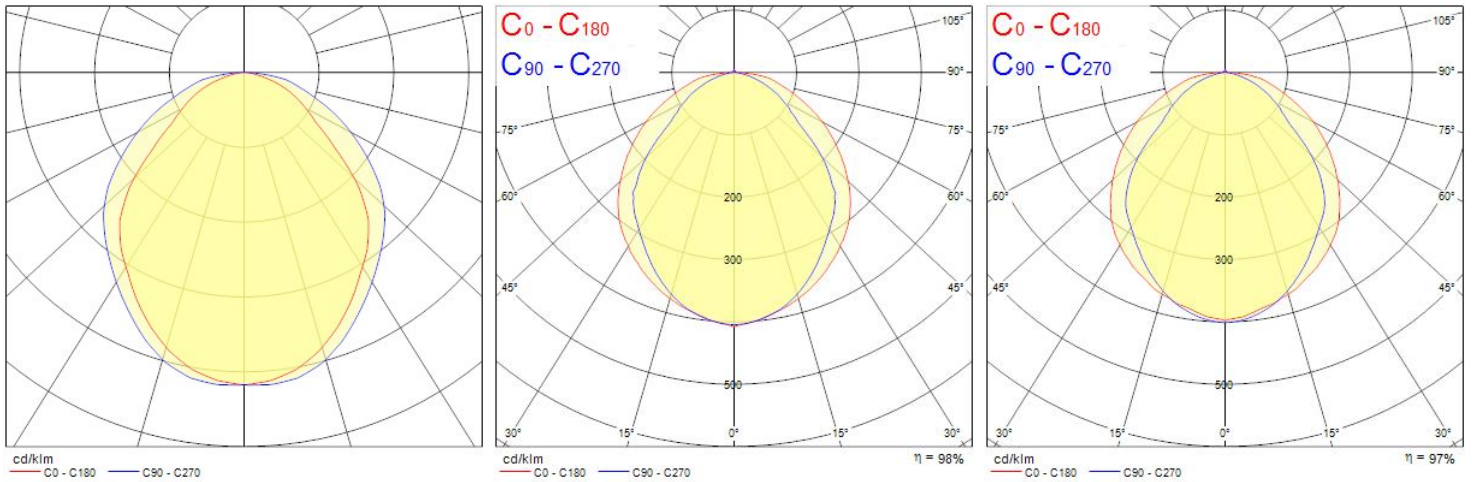

PIXO LINE 1500 90D BEAM 830 WHITE 0007821

CRI (Ra)	80
Colour Variation Initial (SDCM)	3
Beam Angle (°)	90
Glare control	< 28
Photobiological Risk Group	Not applicable
Total power consumption (W)	50
Electrical protection	Class III
Dimmable	No
Housing colour	White
IP rating	IP20
IK rating	IK03
Product EAN number	5410288078212
Warranty	5 years
Dimming method	N/A

Photometry