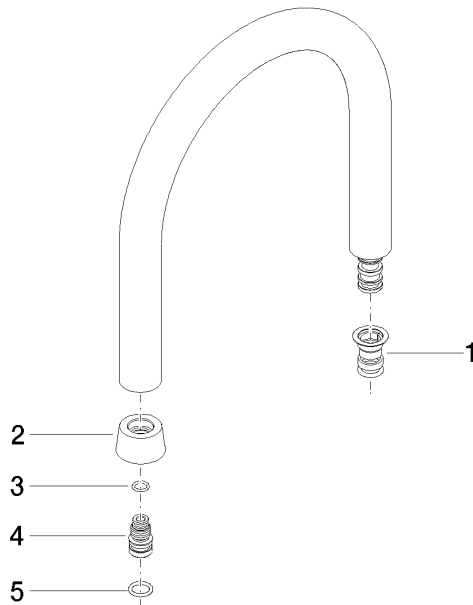

**Tube for flexible spout Complete set Ø 40 x 495 mm - Durabronze (23kt Gold)**

SPARE PARTS

90 30 02 100 00

	Durabronze (23kt Gold)	90 30 02 100 00-09
	Chrome	90 30 02 100 00-00
	Brushed Platinum	90 30 02 100 00-06
	Platinum	90 30 02 100 00-08
	Brushed Durabronze (23kt Gold)	90 30 02 100 00-28
	Matte Black	90 30 02 100 00-33
	Brushed Bronze (PVD)	90 30 02 100 00-42
	Brushed Champagne (22kt Gold)	90 30 02 100 00-46
	Champagne (22kt Gold)	90 30 02 100 00-47
	Brushed Chrome	90 30 02 100 00-93
	Brushed Dark Platinum	90 30 02 100 00-99

Tube for flexible spout Complete set Ø 40 x 495 mm - Durabron (23kt Gold)

---

SPARE PARTS

90 30 02 100 00

Tube for flexible spout Complete set Ø 40 x 495 mm - Durabron (23kt Gold)

---

SPARE PARTS

90 30 02 100 00

### Spare parts list

No.	Item Number	Name	Quantity used	Delivery time
4	09 24 02 111 90	Nipple M12 x 1 -	1.00	-
Spare part can no longer be ordered, please order the replacement item				
1	90 28 10 169 02 90	Seal set for flexible spout Ø 25 x 50 mm -	1.00	14
2	09 24 04 535-09	Sleeve Ø 30 x 18 mm - Durabronz (23kt Gold)	1.00	54
3	09 14 10 061 90	O-Ring EPDM 70 7,5 x 1,52 mm -	1.00	14
5	09 14 10 003 90	O-Ring EPDM 70 11,0 x 2,0 mm -	1.00	14