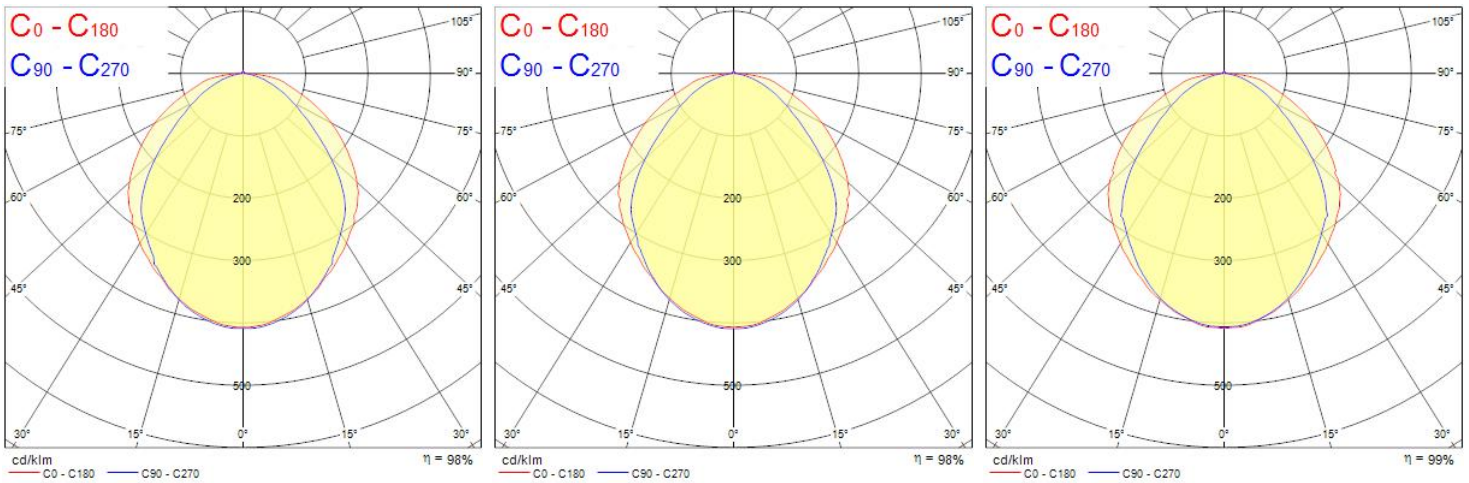

PIXO LINE 1500 90D BEAM 840 WHITE 0007820

Distance [m]	Cone diameter [m]	illuminance [lx]	E(0°)	E(C90)	E(C0)
0.5	1.01 1.32	11967 2119 1318	45.4°	52.9°	105.8°
1.0	2.03 2.64	2969 530 329	45.4°	52.9°	105.8°
1.5	3.04 3.97	1329 235 145	45.4°	52.9°	105.8°
2.0	4.06 5.29	747 132 82	45.4°	52.9°	105.8°
2.5	5.07 6.61	478 85 53	45.4°	52.9°	105.8°
3.0	6.08 7.93	332 59 37	45.4°	52.9°	105.8°
0.5	1.04 1.40	6159 1030 608	45.0°	54.4°	108.8°
1.0	2.07 2.79	1540 257 152	45.0°	54.4°	108.8°
1.5	3.11 4.19	684 114 68	45.0°	54.4°	108.8°
2.0	4.14 5.59	385 64 38	45.0°	54.4°	108.8°
2.5	5.18 6.98	246 41 24	45.0°	54.4°	108.8°
3.0	6.21 8.38	171 29 17	45.0°	54.4°	108.8°
0.5	1.00 1.38	8519 1519 859	45.0°	54.1°	90.0°
1.0	2.00 2.76	2130 300 215	45.0°	54.1°	90.0°
1.5	3.00 4.14	947 169 98	45.0°	54.1°	90.0°
2.0	4.00 5.53	532 95 54	45.0°	54.1°	90.0°
2.5	5.00 6.91	341 61 34	45.0°	54.1°	90.0°
3.0	6.00 8.29	237 42 24	45.0°	54.1°	90.0°