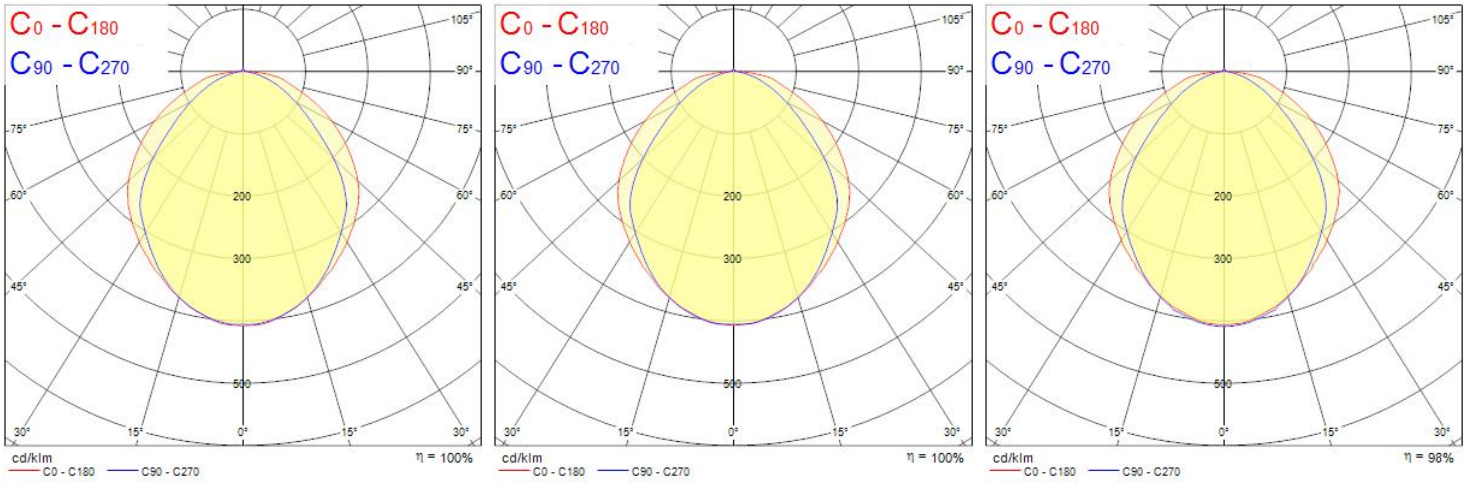

PIXO LINE 1500 90D BEAM 840 WHITE 0007820

Distance [m]	Cone diameter [m]	illuminance [lx]	E(0°)	E(C90)	E(C0)
0.5	1.01 1.32	11967 2119 1318	45.4°	52.9°	105.8°
1.0	2.03 2.64	2969 530 329	45.4°	52.9°	105.8°
1.5	3.04 3.97	1329 235 145	45.4°	52.9°	105.8°
2.0	4.06 5.29	747 132 82	45.4°	52.9°	105.8°
2.5	5.07 6.61	478 85 53	45.4°	52.9°	105.8°
3.0	6.08 7.93	332 59 37	45.4°	52.9°	105.8°
0.5	1.04 1.40	6159 1030 608	45.0°	54.4°	108.8°
1.0	2.07 2.79	1540 257 152	45.0°	54.4°	108.8°
1.5	3.11 4.19	684 114 68	45.0°	54.4°	108.8°
2.0	4.14 5.59	385 64 38	45.0°	54.4°	108.8°
2.5	5.18 6.98	246 41 24	45.0°	54.4°	108.8°
3.0	6.21 8.38	171 29 17	45.0°	54.4°	108.8°
0.5	1.00 1.38	8519 1519 859	45.0°	54.1°	90.0°
1.0	2.00 2.76	2130 300 215	45.0°	54.1°	90.0°
1.5	3.00 4.14	947 169 98	45.0°	54.1°	90.0°
2.0	4.00 5.53	532 95 54	45.0°	54.1°	90.0°
2.5	5.00 6.91	341 61 34	45.0°	54.1°	90.0°
3.0	6.00 8.29	237 42 24	45.0°	54.1°	90.0°