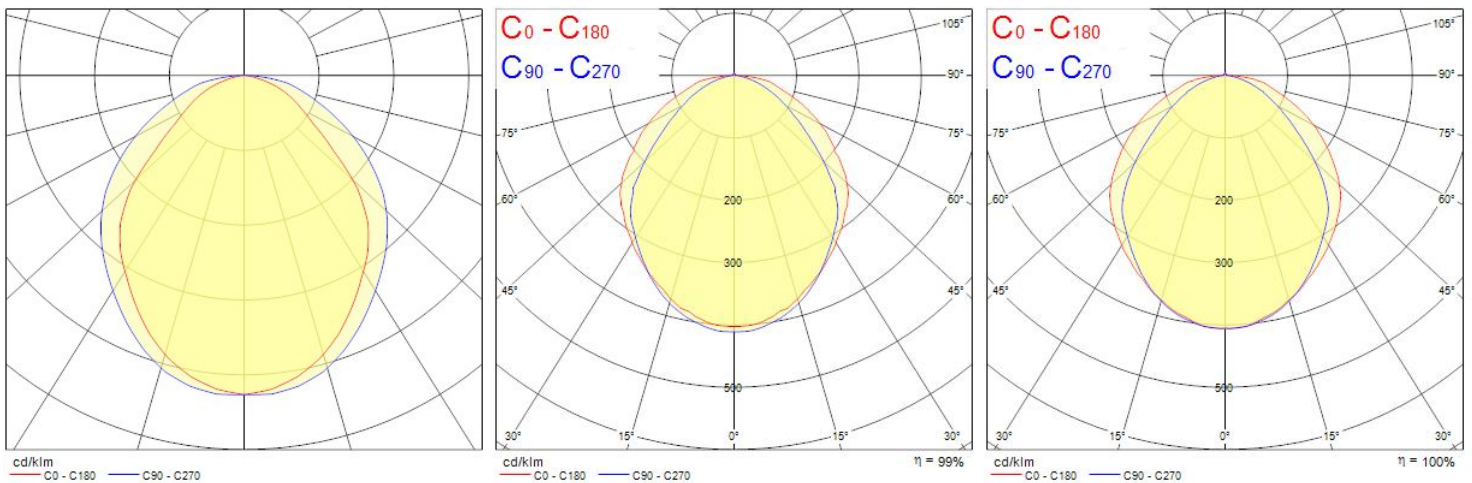

PIXO LINE 1500 90D BEAM 840 WHITE 0007820

CRI (Ra)	80
Colour Variation Initial (SDCM)	3
Beam Angle (°)	90
Glare control	< 28
Photobiological Risk Group	Not applicable
Total power consumption (W)	50
Electrical protection	Class III
Dimmable	No
Housing colour	White
IP rating	IP20
IK rating	IK03
Product EAN number	5410288078205
Warranty	5 years
Dimming method	N/A

Photometry