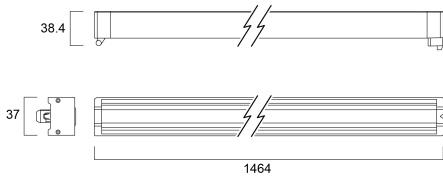

Technical drawings