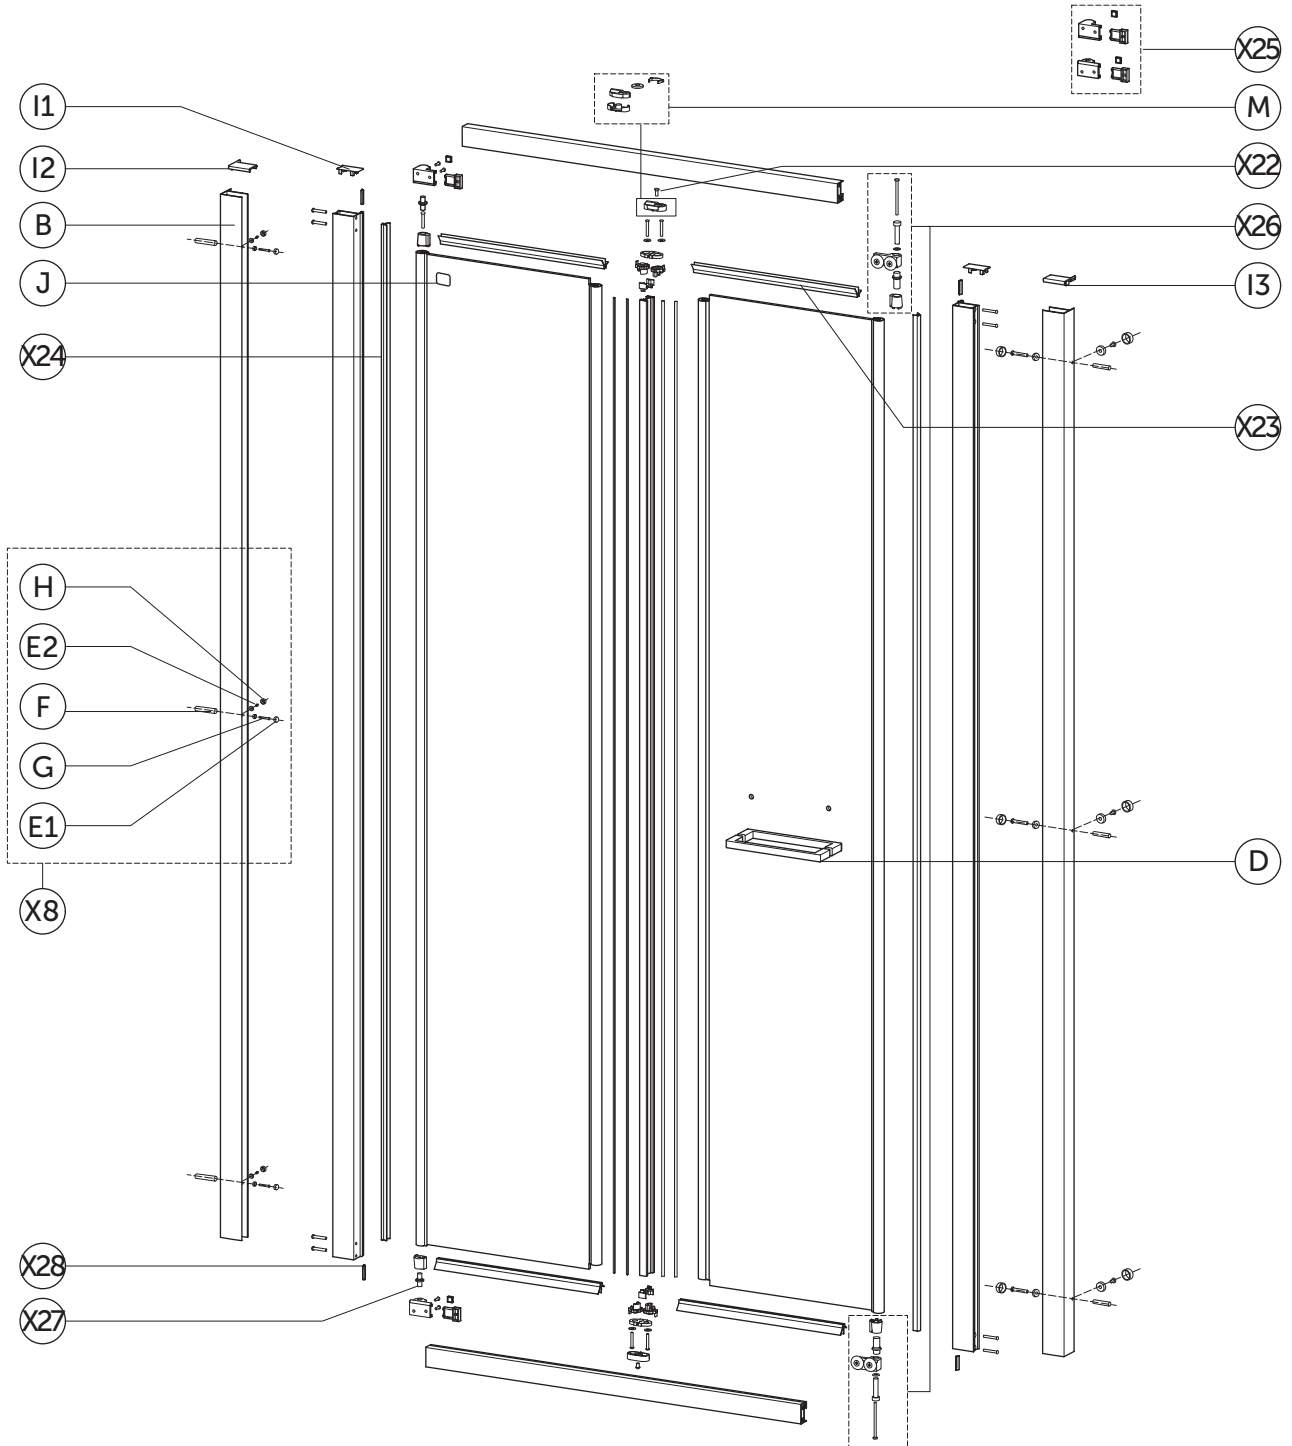

SPARE PARTS

Bifold

CONNECT II

EU

K9283EO K968901	K9284EO K969001	K9285EO K969101	K9286EO K969201	K9287EO K969301	K9288EO K969401	K9289EO K969501
700	750	800	850	900	950	1000

UK

K9397EO	K9398EO	K9399EO	K9280EO
760	800	900	1000

Item	ERP Code	Drawing	Description	Remark	Finish	SKU
B	2021129049		Wall profile	holes pre-drilled	Chrome	KV177EO
					White	KV17701
D			Handle 147mm centres		Chrome	KV286AA
					White	KV28601
J	1040300702		S.S. sticker	OLD  KV20067		KV29567
				NEW  KV29567		
I1	2080000264		Cover for vertical profile (Pair)		Chrome	KV197AA
					White	KV19701
I2	2080000265		Top cover for wall profile LH	PAIR	Chrome KV198AA	White KV19801
I3			Top cover for wall profile RH			
M			Central Joint Set		Chrome	KV287AA
					White	KV28701
X8	2080000261		Installation pack	TCB 3.9X9: X6pcs TCB 3.9X30: X6pcs screw white ring: x12pcs screw chrome cap: x12pcs wall plug: x6pcs	Chrome	KV20167
					White	KV29801
X22			M5 x 14 CSK Phillips Screw			KV28867
X23			Bottom Flap seals (Pair)	length 1000mm	Clear	KV28967
X24			Vertical Side Seal	length 1898mm	Clear	KV29067
X25			Bifold Pivot Hinge & Stopper Set		Chrome	KV291AA
					White	KV29101
X26			Bifold Wheels Set (700-950)		Chrome	KV292AA
					White	KV29201
			Bifold Wheels Set (1000)		Chrome	KV296AA
					White	KV29701
X27			Pivot Pin with Metal Pin Inside		Chrome	KV29367
					White	KV29301
X28			Vertical Seal Retainer		Chrome	KV29467
					White	KV29401

Item	ERP Code	Drawing	Description	Remark	Finish	SKU
X9	2080000307		Extension profile, cover cap and x3 ST4x40 screws	holes pre-drilled	Chrome	KV227EO
					White	KV22701
X10	1050201015		Extension profile cover cap		Chrome	KV228AA
					White	KV22801