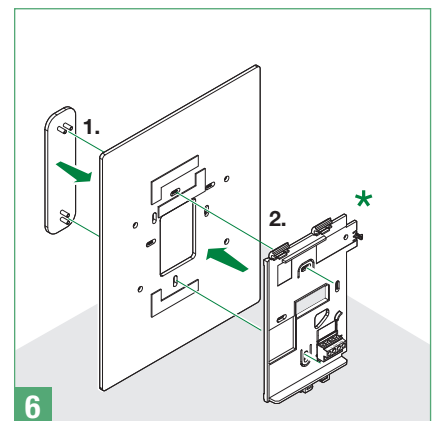

**B**

Art. 6117

**C**

A**B**

C

Print actual size (1:1 Scale)

-  =  PLANUX WITH 2M2570015B & 2M2570018A
-  =  SMART WITH 2M2100007

mm 220

ALTO
UP
HAUT
OBEN

BACK

mm 170

Print actual size (1:1 Scale)

-  =  ICONA WITH 2M2600007
-  =  SMART-S WITH 2M2100038

mm 220

ALTO
UP
HAUT
OBEN

BACK