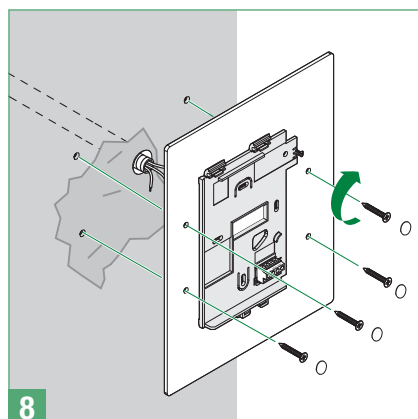

**B**

Art. 6117

**C**

A**B**

C

Print actual size (1:1 Scale)

-  =  PLANUX WITH 2M2570015B & 2M2570018A
-  =  SMART WITH 2M2100007

mm 220

ALTO
UP
HAUT
OBEN

BACK

mm 170

Print actual size (1:1 Scale)

-  =  ICONA WITH 2M2600007
-  =  SMART-S WITH 2M2100038

mm 220

ALTO
UP
HAUT
OBEN

BACK