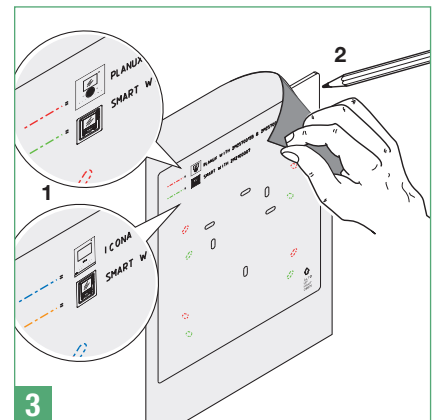

**B**

Art. 6117

**C**

A**B**

C

Print actual size (1:1 Scale)

-  =  PLANUX WITH 2M2570015B & 2M2570018A
-  =  SMART WITH 2M2100007

mm 220

ALTO
UP
HAUT
OBEN

BACK

mm 170

Print actual size (1:1 Scale)

-  =  ICONA WITH 2M2600007
-  =  SMART-S WITH 2M2100038

mm 220

ALTO
UP
HAUT
OBEN

BACK