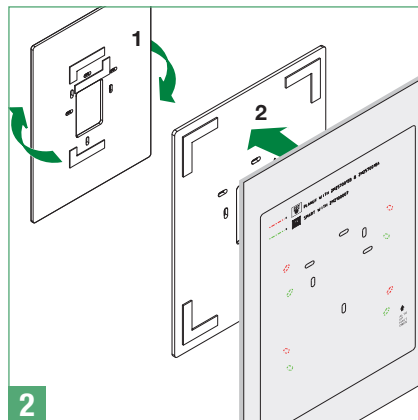

**B**

Art. 6117

**C**

A**B**

C

Print actual size (1:1 Scale)

-  =  PLANUX WITH 2M2570015B & 2M2570018A
-  =  SMART WITH 2M2100007

mm 220

ALTO
UP
HAUT
OBEN

BACK

mm 170

Print actual size (1:1 Scale)

-  =  ICONA WITH 2M2600007
-  =  SMART-S WITH 2M2100038

mm 220

ALTO
UP
HAUT
OBEN

BACK