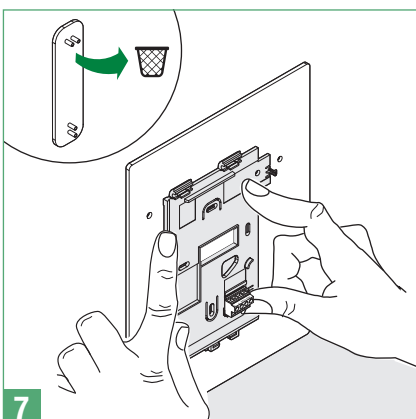

**B**

Art. 6117

**C**

A**B**

C

Print actual size (1:1 Scale)

-  =  PLANUX WITH 2M2570015B & 2M2570018A
-  =  SMART WITH 2M2100007

mm 220

ALTO
UP
HAUT
OBEN

BACK

mm 170

Print actual size (1:1 Scale)

-  =  ICONA WITH 2M2600007
-  =  SMART-S WITH 2M2100038

mm 220

ALTO
UP
HAUT
OBEN

BACK