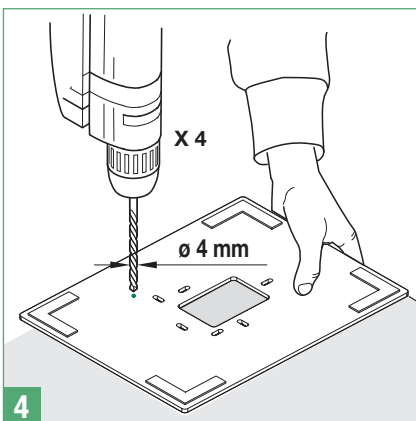

**B**

Art. 6117

**C**

A**B**

C

Print actual size (1:1 Scale)

-  =  PLANUX WITH 2M2570015B & 2M2570018A
-  =  SMART WITH 2M2100007

mm 220

ALTO
UP
HAUT
OBEN

BACK

mm 170

Print actual size (1:1 Scale)

-  =  ICONA WITH 2M2600007
-  =  SMART-S WITH 2M2100038

mm 220

ALTO
UP
HAUT
OBEN

BACK