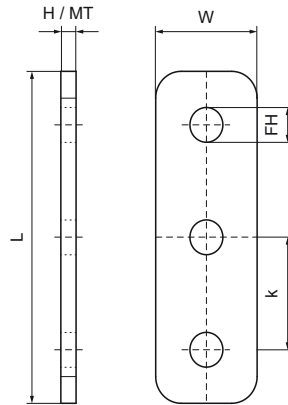

Walraven Rectangular Connector (HDG)

(H2885)

to make Strut rail fabrications

Features & benefits

- flat connector
- to make fabrication with Walraven RapidStrut® Rail
- material: steel 1.0332
- hot dip galvanized

Product Number	For Rail Type	Total Height	Total Width	Total Length	Material Thickness	Fixing Hole	Heart To Heart Distance	Torque Moment For Installation
<i>Reference letter</i>		<i>H</i>	<i>W</i>	<i>L</i>	<i>MT</i>	<i>FH</i>	<i>k</i>	<i>T inst.</i>
<i>Unit description</i>		<i>mm</i>	<i>mm</i>	<i>mm</i>	<i>mm</i>	<i>mm</i>	<i>mm</i>	<i>Nm</i>
66580312	41x21, 41x41, 41x51, 41x62, 41x82	6	40	123	6.00	13	41	40