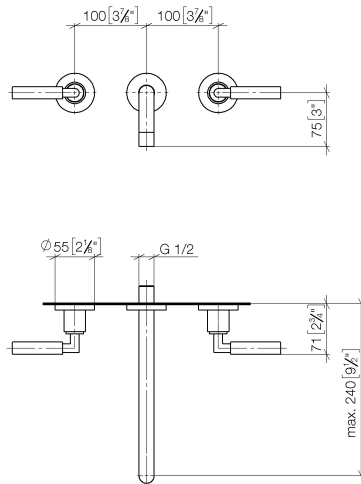

36 717 882 Product version from 4/1/2024

- 240mm projection
- fixed spout
- circular, air-enriched flow
- hole diameter valve 35 mm
- hole diameter spout 35 mm
- rosette Ø 55 mm
- max. flow 7 l/min
- lead-free
- WRAS
- This product can help a building meet the requirements of Green Building Rating Systems, e.g. LEED®, BREEAM®, DGNB

**Required miscellaneous**

**Concealed wall-mounted mixer variable positioning -** 35 720 970 90  
 •min. recess depth 85 mm  
 •max. recess depth 145 mm

**Required miscellaneous**

**Concealed wall-mounted mixer centred spout -** 35 700 970 90  
 •min. recess depth 85 mm  
 •max. recess depth 145 mm

36 717 882 Product version from 4/1/2024

mm [inches]

Flow rate chart

Codes & Standards

DIN 4109	EN 200	ISO 3822	Scottish Water Byelaws
UK Water Supply Regulations	Ü-Zeichen	VA-Zeichen	XP P 41-280

### Spare parts list

No.	Item Number	Name	Quantity used	Delivery time
4	90 14 10 026 00 90	O-Ring 20,5 x 3,5 mm -	1.00	14
6	04 28 22 105 10-06	Spout 240 mm - Brushed Platinum	1.00	20
8	90 90 03 157 00 90	Head part clockwise closing 1/2" -	1.00	14
1	90 90 03 156 00 90	Head part anti-clockwise closing 1/2" -	1.00	14
2	36 310 882-06	TARA Wall valve - Brushed Platinum	2.00	-
Spare part can no longer be ordered, please order the replacement item				
7	90 23 01 019 00-06	Aerator M18x1-IG 7,0 l/min. - Brushed Platinum	1.00	20
5	09 27 22 503-06	Rosette DB logo Ø 55 x Ø 22 x 9 mm - Brushed Platinum	1.00	20
3	09 24 03 081 10 90	Extension 1/2" x 50 mm -	1.00	14