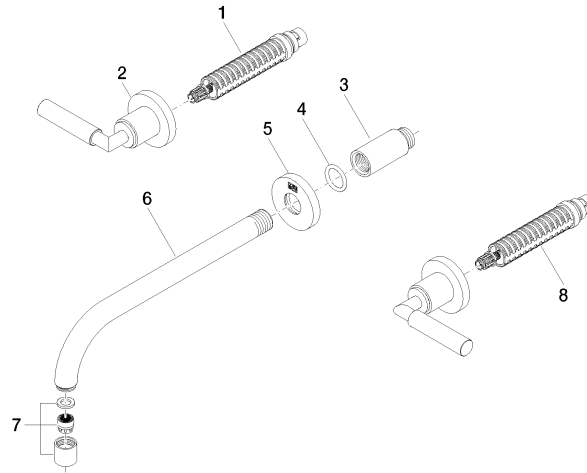

36 717 882 Product version from 4/1/2024

- 240mm projection
- fixed spout
- circular, air-enriched flow
- hole diameter valve 35 mm
- hole diameter spout 35 mm
- rosette Ø 55 mm
- max. flow 7 l/min
- lead-free
- WRAS
- This product can help a building meet the requirements of Green Building Rating Systems, e.g. LEED®, BREEAM®, DGNB

36 717 882 Product version from 4/1/2024

mm [inches]

Flow rate chart

Codes & Standards

DIN 4109	EN 200	ISO 3822	Scottish Water Byelaws
UK Water Supply Regulations	Ü-Zeichen	VA-Zeichen	XP P 41-280

## TARA Wall-mounted basin mixer without pop-up waste - Brushed Platinum

TARA

36 717 882 Product version from 4/1/2024

### Spare parts list

No.	Item Number	Name	Quantity used	Delivery time
4	90 14 10 026 00 90	O-Ring 20,5 x 3,5 mm -	1.00	14
6	04 28 22 105 10-06	Spout 240 mm - Brushed Platinum	1.00	20
8	90 90 03 157 00 90	Head part clockwise closing 1/2" -	1.00	14
1	90 90 03 156 00 90	Head part anti-clockwise closing 1/2" -	1.00	14
2	36 310 882-06	TARA Wall valve - Brushed Platinum	2.00	-
Spare part can no longer be ordered, please order the replacement item				
7	90 23 01 019 00-06	Aerator M18x1-IG 7,0 l/min. - Brushed Platinum	1.00	20
5	09 27 22 503-06	Rosette DB logo Ø 55 x Ø 22 x 9 mm - Brushed Platinum	1.00	20
3	09 24 03 081 10 90	Extension 1/2" x 50 mm -	1.00	14