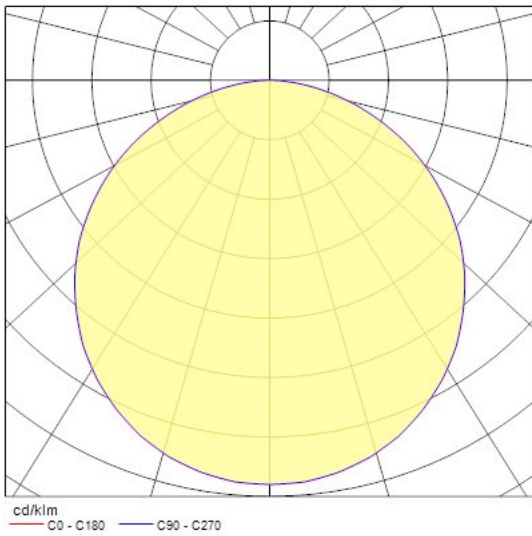

START Downlight Eco 145 1100lm 840 0055188

LED Flickering Rate	Medium (21% - 40%)
Housing colour	RAL 9003 - Signal white
IP rating	IP20
IK rating	IK02
Product EAN number	5410288551883
Warranty	3 years
Useful luminous flux (#use)	1100
Dimming method	N/A

Photometry