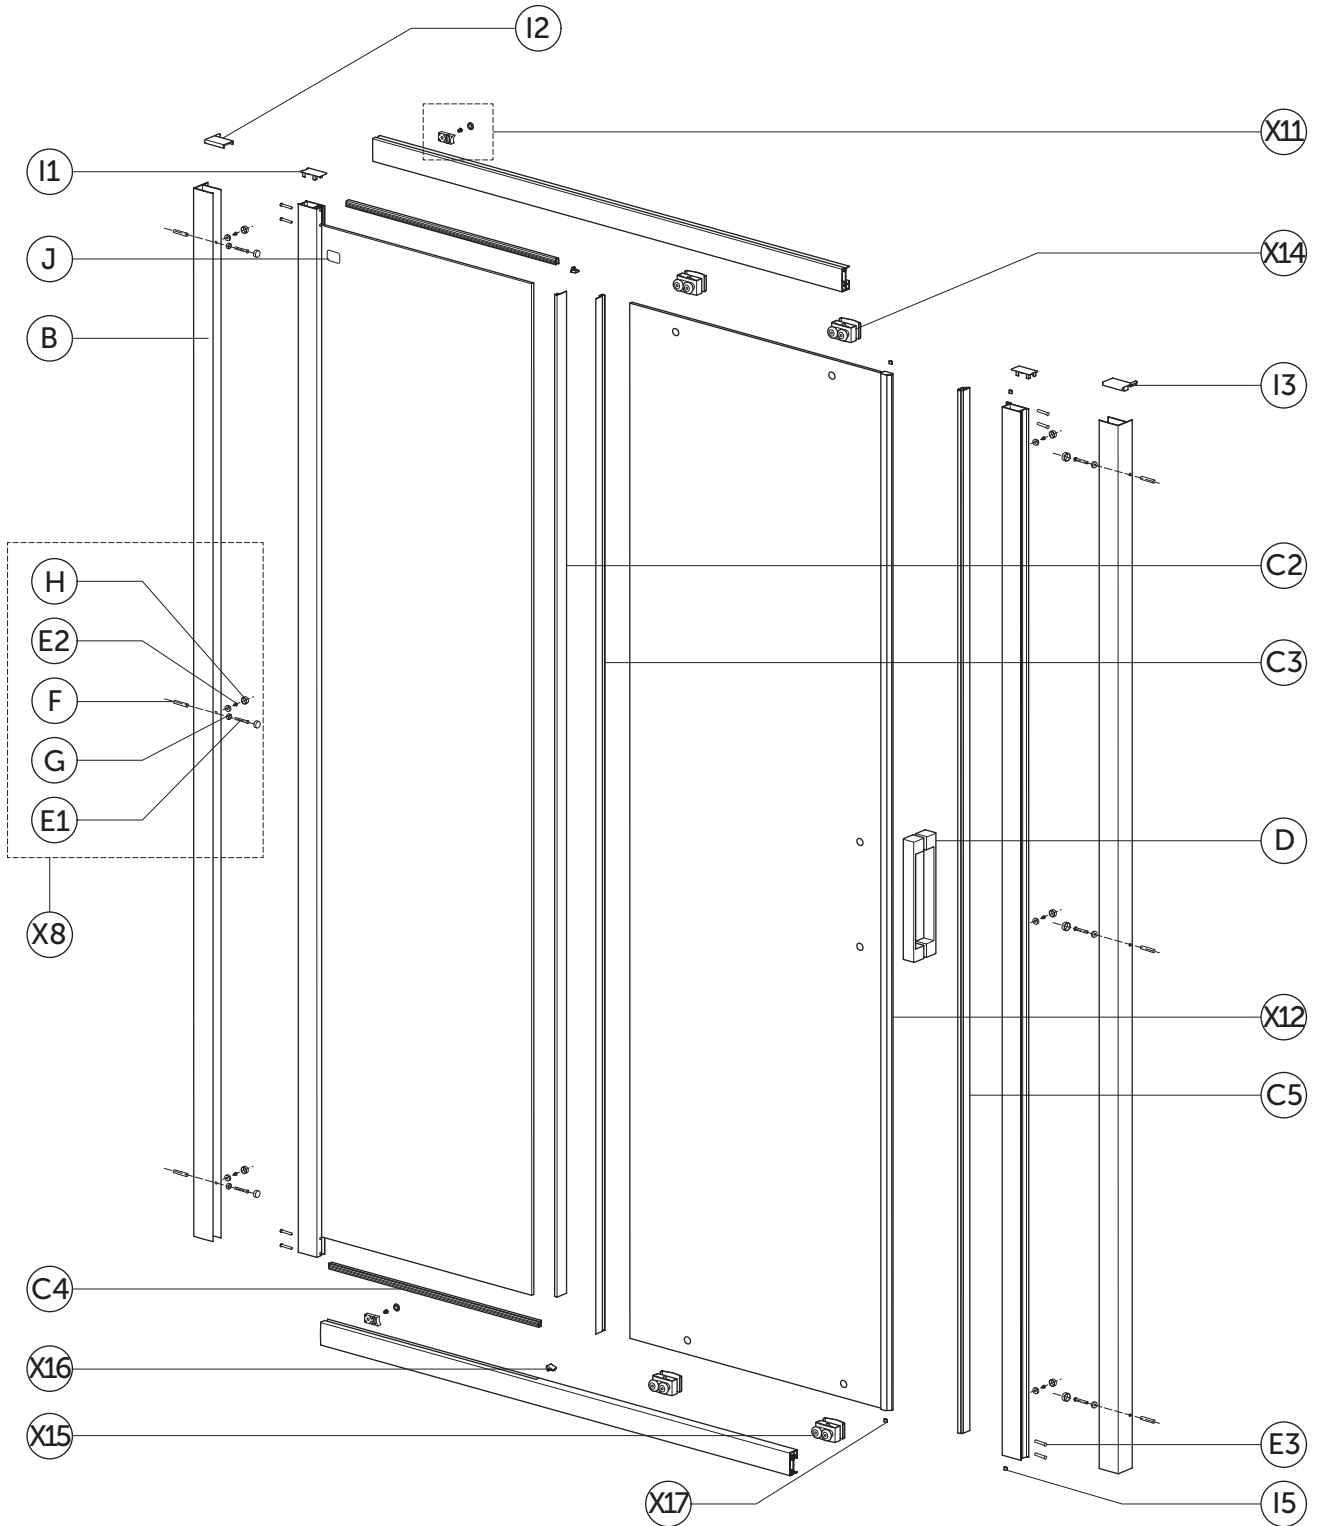

# SPARE PARTS

Sliding door EU

CONNECT II

K9273EO	K9274EO	K9275EO	K9276EO	K9277EO	K9279EO	K9278EO
K968001	K968101	K968201	K968301	K968401	K968501	K968601
K9273V3	K9274V3	K9275V3		K9277V3		K9278V3
1000	1050	1100	1150	1200	1300	1400

Item	ERP Code	Drawing	Description	Remark	Finish	SKU
B	2021129049		Wall profile	holes pre-drilled	Chrome	KV177EO
					White	KV17701
					Black	KV177V3
C2	2080000270		Vertical anti-water seal for fixed panel length 1866mm	PAIR	Chrome	KV20567
C3			Vertical anti-water seal for door panel length 1927mm		White	KV20567
Black		KV205V3				
C4	1030201588		U shape anti-water seal	length 800mm	Chrome	KV22667
					White	KV22667
					Black	KV226V3
C5	1030100432		1Dr Slider Frame Vertical Magnet Seal		Chrome	KV208AH
					White	KV208W4
					Black	KV208V3
D	1040100642		Handle	complete set	Chrome	KV194AA
					White	KV19401
					Black	KV194V3
E3	2080000262		Screws fixing vertical profile with rail profile	TCB 3.9X40 : X4pcs		KV20267
J	1040300702		S.S. sticker	<b>OLD</b>  KV20067		KV29567
				<b>NEW</b>  KV29567		
I1	2080000264		Cover for vertical profile (Pair)		Chrome	KV197AA
					White	KV19701
					Black	KV197V3
I2	2080000265		Top cover for wall profile LH	PAIR	Chrome	KV198AA
I3			Top cover for wall profile RH		White	KV19801
					Black	KV198V3
I5	2080000210		1Dr Slider Frame Vertical Magnet Seal Retainer	PAIR	Chrome	KV199AA
					White	KV19901
					Black	KV199V3
X7	2080000268		Handle Cover Caps (Pair)		Chrome	KV196AA
					White	KV19601
					Black	KV196V3
X8	2080000261		installation pack fixing wall jamb on wall and with vertical profile	TCB 3.9X9: X6pcs TCB 3.9X30: X6pcs screw white ring: x12pcs screw chrome cap: x12pcs wall plug: x6pcs	Chrome	KV20167
					White	KV29801
					Black	KV298V3
X11	2080000263		Door Stop	complete set including mounting scw	Chrome	KV206AA
					White	KV20601
					Black	KV206V3
X12	1030100436		Magnetic sealer	magnet sealer 1927mm: X1pc	Chrome	KV207AH
					White	KV207W4
					Black	KV207V3