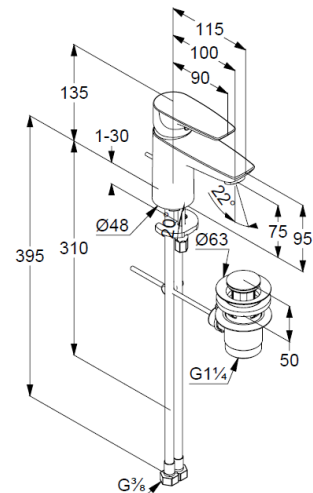

basin mixer  
single lever mixer  
1-hole mounted  
solid handle, metal  
aerator M24 PCA  
ceramic cartridge with hot water safety device  
middle position cold water  
flow rate at 3 bar 3,8 l/min.  
flexible hoses G3/8 DVGW approved  
rapid installation set  
pop up waste G1 1/4 metal  
EU taxonomy: max. 6 l/min. -  
Substantial Contribution (SC) possible

### Produktabbildung/ Product picture

### Maßzeichnung/ Dimensional drawing