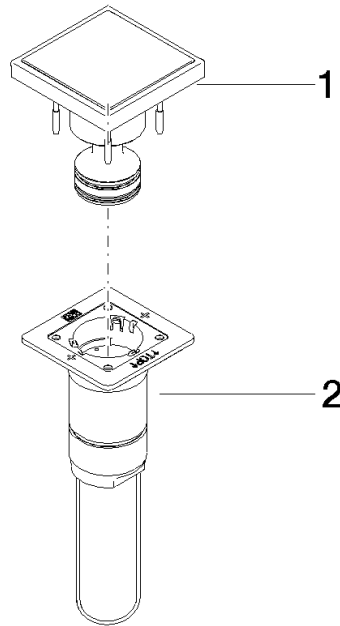

Control element for concealed mounting 138 x 88 x 90 mm - Cyprum

SPARE PARTS

04 27 98 026 06

	Cyprum	04 27 98 026 06-49
	Chrome	04 27 98 026 06-00
	Brushed Platinum	04 27 98 026 06-06
	Platinum	04 27 98 026 06-08
	Brushed Durabronze (23kt Gold)	04 27 98 026 06-28
	Brushed Dark Platinum	04 27 98 026 06-99

Control element for concealed mounting 138 x 88 x 90 mm - Cyprum

SPARE PARTS

04 27 98 026 06

Control element for concealed mounting 138 x 88 x 90 mm - Cyprum

SPARE PARTS

04 27 98 026 06

04 27 98 026 06

Parts for other finishes can be found here: [Chrome](#)

Spare parts list

No.	Item Number	Name	Quantity used	Delivery time
2	04 11 11 066 00 90	Control element for Smart Tools Display switch type 2 electronic 55 x 65 x 55 mm -	1.00	14
1	90 27 98 026 05-49	Control element Display switch type 2 with shelf 60 x 60 x 72 mm - Cyprum	1.00	40