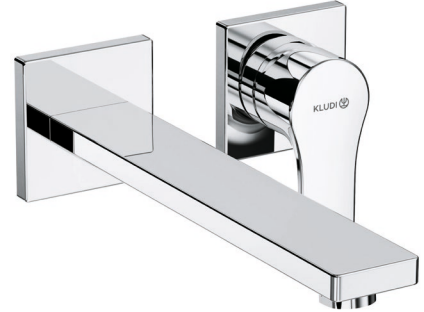

Technische Daten/ Technical Data

KLUDI ZENTA SL

concealed single lever basin mixer
DN 15

Ref.: 482450565

Finishes:
05 chrome

Product description

Manufacturer KLUDI GmbH & Co. KG

Typ: KLUDI ZENTA SL

concealed single lever basin mixer

projection 230mm

Ref.: 482450565

wall mounted basin mixer

concealed 2-hole basin mixer

single lever mixer

trim set without pre-installation set

pre installation set KLUDI Ref.: 38242

wall mounted

solid lever, metal

aerator, S-Pointer M24

flow rate at 3 bar 5 l/min.

fixed spout

EU taxonomy: max. 6 l/min. -

Substantial Contribution (SC) possible

Produktabbildung/ Product picture