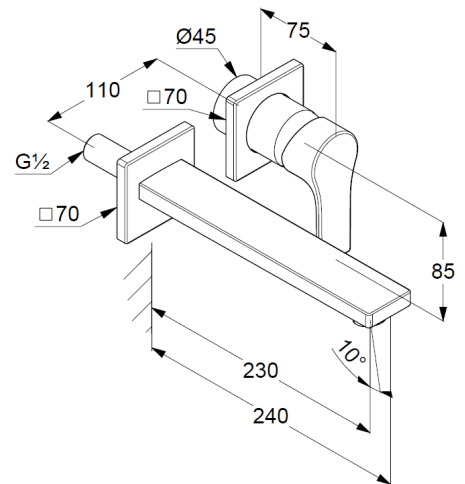

wall mounted

solid lever, metal

aerator, S-Pointer M24

flow rate at 3 bar 5 l/min.

fixed spout

EU taxonomy: max. 6 l/min. -

Substantial Contribution (SC) possible

Produktabbildung/ Product picture

Maßzeichnung/ Dimensional drawing

Durchfluss/ Flow rate