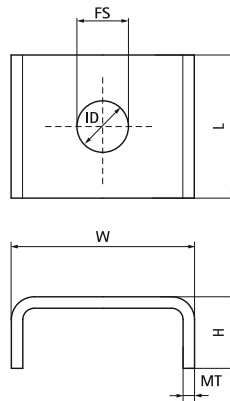

## Walraven Stainless Steel Washer (U-shaped)

(M2940)

bored U-plate for protecting rail flanges and anchoring

### Features & benefits

- U-shaped washer
- U-shaped for extra stability
- material: stainless steel 1.4401 (AISI 316)

Product Number	For Rail Type	Total Height	Total Width	Total Length	Inner Diameter	Outer Diameter	Material Thickness
<i>Reference letter</i>		<i>H</i>	<i>W</i>	<i>L</i>	<i>ID</i>	<i>OD</i>	<i>MT</i>
<i>Unit description</i>		<i>mm</i>	<i>mm</i>	<i>mm</i>	<i>mm</i>	<i>mm</i>	<i>mm</i>
6537813	30x15, 30x30	11	35	30	12.5	30	2.00