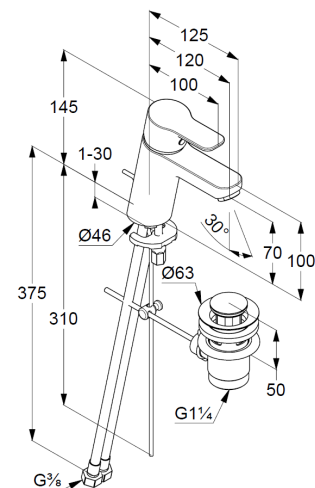

basin mixer  
single lever mixer  
1-hole mounted  
solid handle, metal  
aerator M24 PCA  
ceramic cartridge with hot water safety device  
middle position cold water  
flow rate at 3 bar 5 l/min.  
flexible hoses G3/8 DVGW approved  
rapid installation set  
pop up waste G1 1/4 metal  
EU taxonomy: max. 6 l/min. -  
Substantial Contribution (SC) possible

### Produktabbildung/ Product picture

### Maßzeichnung/ Dimensional drawing