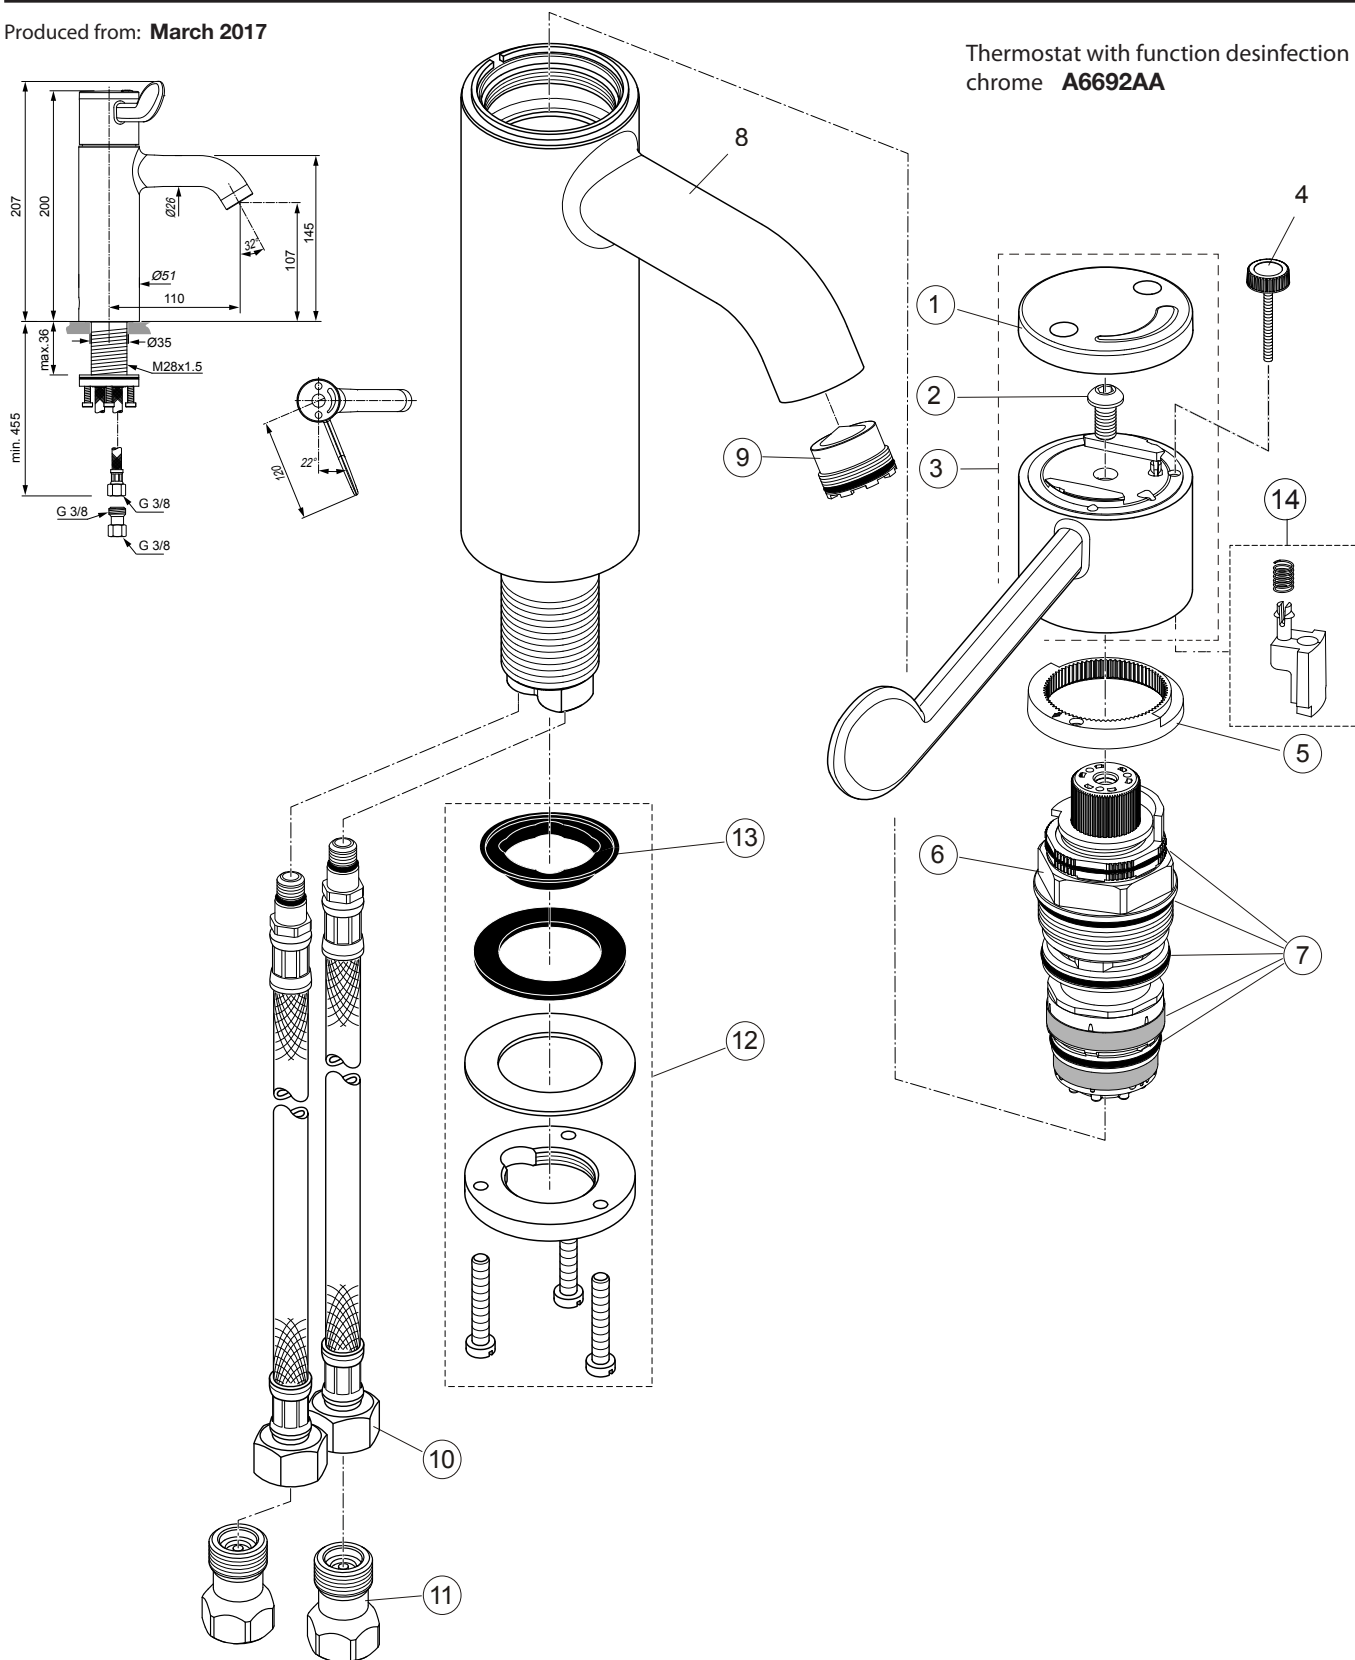

Produced from: **March 2017**

Thermostat with function desinfection chrome **A6692AA**

Pos.	Description	Part-Number	Qty.	Pos.	Description	Part-Number	Qty.
1	Cap for handle w. Logo ISI	A 861 120 AA	1 pcs	10	Flex. hose M10x1-G3/8-550	A 963 685 NU	1 pcs
2	Screw M6 x 12	A 961 950 NU	1 pcs	11	Flow regulator 1,5 gpm cpl.	A 861 201 NU	1 Set
3	Handle cpl. w. Logo ISI	A 861 200 AA	1 Set	12	Fixation kit	A 963 381 NU	1 Set
4	Knurled head screw M3x30 (included in pos.3)			13	Center washer	A 961 302 NU	1 pcs
5	Stopring	A 861 122 NU	1 pcs		Key for Pos. 9	B 960 654 NU	1 pcs
6	Sequential therm. cartridge	A 861 123 NU	1 pcs	14	Disinfection interlock cpl.	A 861 276 NU	1 Set
7	Repair-Set Cartridge	A 861 166 NU	1 Set				
8	Body						
9	Aerator M24x1	A 960 191 NU	1 pcs				