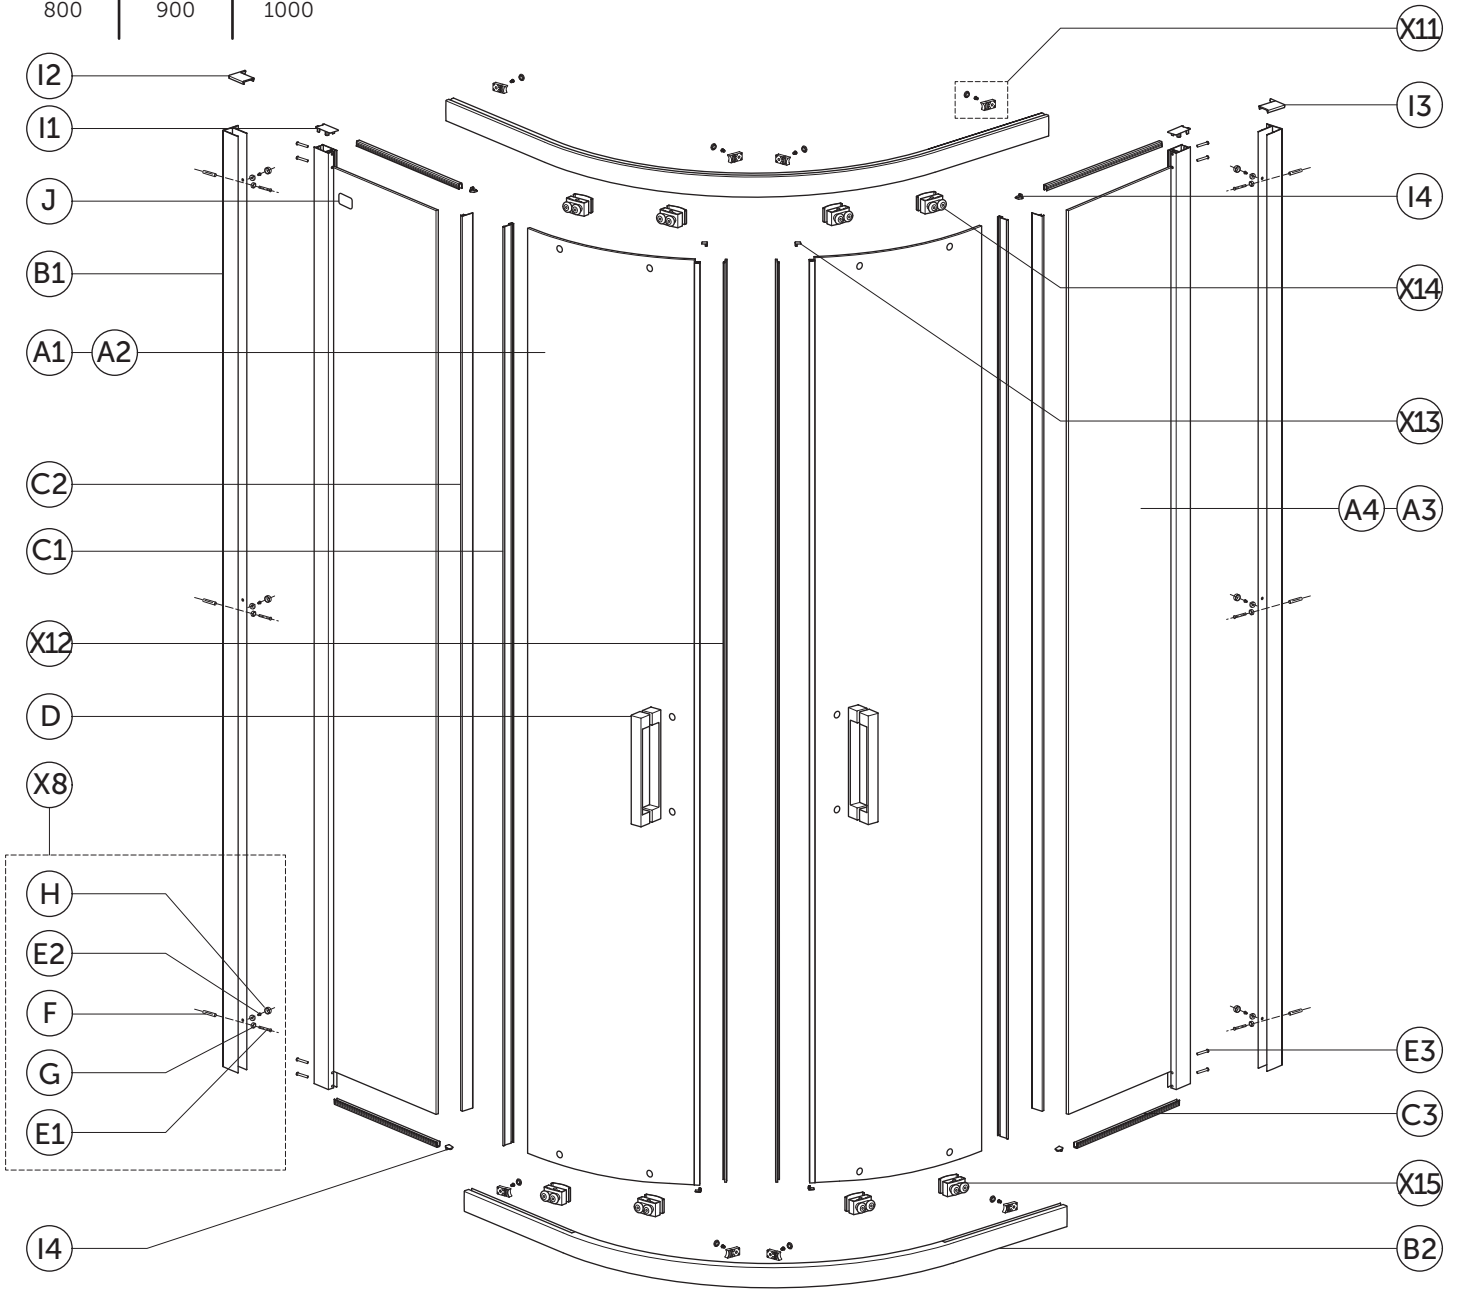

SPARE PARTS

Quadrant EU

CONNECT II

K9250EO	K9251EO	K9252EO
K966001	K966101	K966201
K9250V3	K9251V3	K9252V3

800	900	1000

Item	ERP Code	Drawing	Description	Remark	Finish	SKU
A1/ A2	3102300047		Quad Door with magnet - EU		Chrome	KV25267
					White	KV25201
					Black	KV252V3
A3/ A4	3102300048		Quad Fixed Panel 800 with profile - EU		Chrome	KV25367
					White	KV25301
					Black	KV253V3
	3102300049		Quad Fixed Panel 900 with profile - EU		Chrome	KV25467
					White	KV25401
					Black	KV254V3
3102300050		Quad Fixed Panel 1000 with profile - EU		Chrome	KV25567	
				White	KV25501	
					Black	KV255V3