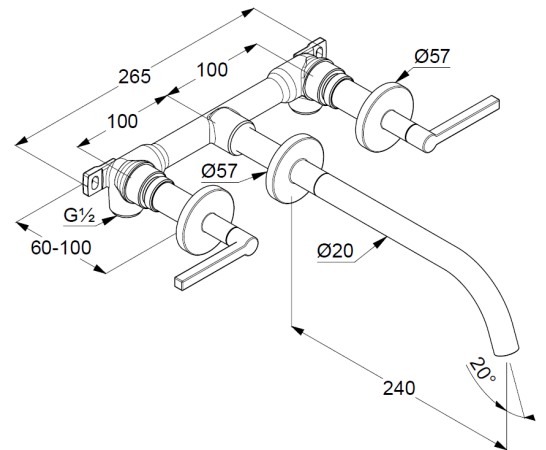

Technische Daten/ Technical Data

KLUDI NOVA FONTE
wall mounted basin mixer
DN 15
Style: Puristic

Ref.: 201463915

Finishes:
39 matt black

Product description
Manufacturer KLUDI GmbH & Co. KG
Typ: KLUDI NOVA FONTE
wall mounted basin mixer
projection 240mm
Ref.: 201463915

wall mounted basin mixer
concealed basin mixer
2-handle mixer
pre-installation set with trim set
wall mounted
3-hole mounted
wing handle, metal
aerator M18,5 PCA laminar
ceramic headparts 90° (right/left)
flow rate at 3 bar 5,6 l/min.

Produktabbildung/ Product picture

Maßzeichnung/ Dimensional drawing

Durchfluss/ Flow rate