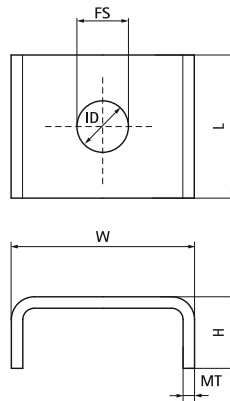

Walraven Stainless Steel Washer (U-shaped)

(M2940)

bored U-plate for protecting rail flanges and anchoring

Features & benefits

- U-shaped washer
- U-shaped for extra stability
- material: stainless steel 1.4401 (AISI 316)

Product Number	VVS Number	For Rail Type	Total Height	Total Width	Total Length	Inner Diameter	Outer Diameter	Material Thickness
<i>Reference letter</i>			<i>H</i>	<i>W</i>	<i>L</i>	<i>ID</i>	<i>OD</i>	<i>MT</i>
<i>Unit description</i>			<i>mm</i>	<i>mm</i>	<i>mm</i>	<i>mm</i>	<i>mm</i>	<i>mm</i>
6537813	018043142	30x15, 30x30	11	35	30	12.5	30	2.00