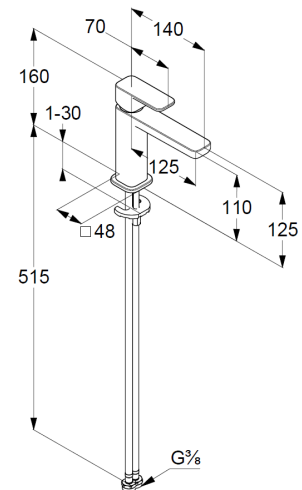

aerator M18,5 PCA

ceramic cartridge with hot water safety device

flow rate at 3 bar 4,5 l/min.

flexible hoses G3/8 DVGW approved

rapid installation set

EU taxonomy: max. 6 l/min. -

Substantial Contribution (SC) possible

Produktabbildung/ Product picture

Maßzeichnung/ Dimensional drawing

Durchfluss/ Flow rate