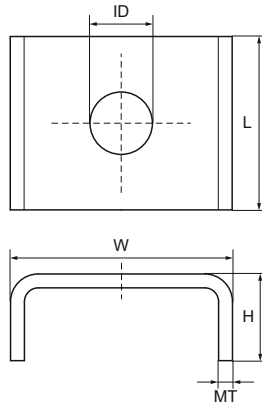

## Walraven RapidStrut® Washer - U-shaped (BUP1000)

(H2492)

bored U-plate for protecting rail flanges and anchoring

### Features & benefits

- U-shaped washer
- U-shaped for extra stability
- material: steel 1.0332
- product is part of the Walraven Walraven UltraProtect® 1000 system
- suitable for in- and outdoor applications
- stands min. 1,000 hours salt spray test (max. 5% red rust) according to ISO 9227

Product Number	For Rail Type	Total Height	Total Width	Total Length	Inner Diameter	Material Thickness
<i>Reference letter</i>		<i>H</i>	<i>W</i>	<i>L</i>	<i>ID</i>	<i>MT</i>
<i>Unit description</i>		<i>mm</i>	<i>mm</i>	<i>mm</i>	<i>mm</i>	<i>mm</i>
66588009	41x21, 41x41, 41x51, 41x62, 41x82	22	50	40	9	4.00
66588010	41x21, 41x41, 41x51, 41x62, 41x82	22	50	40	11	4.00
66588012	41x21, 41x41, 41x51, 41x62, 41x82	22	50	40	13	4.00
66588016	41x21, 41x41, 41x51, 41x62, 41x82	22	50	40	17	4.00