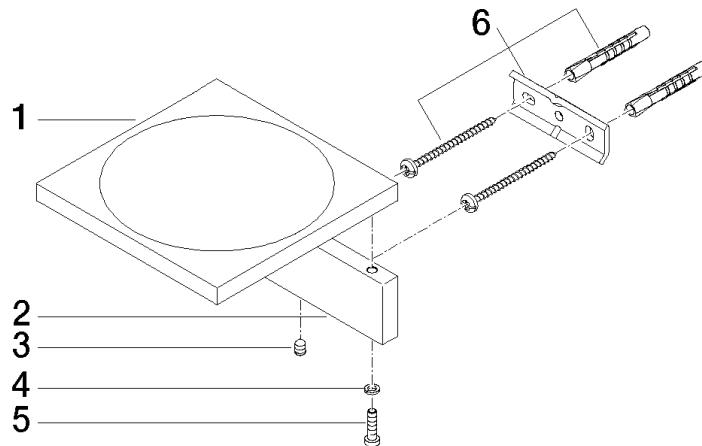

83 410 780 Product version from 4/1/2025

- width 120mm
- height 45 mm
- 120mm projection

	Chrome	83 410 780-00
	Brushed Platinum	83 410 780-06
	Platinum	83 410 780-08
	Dark Chrome	83 410 780-19
	Brushed Light Gold (PVD)	83 410 780-27
	Brushed Durabrass (23kt Gold)	83 410 780-28
	Brushed Gold (PVD)	83 410 780-37
	Brushed Dark Brass (PVD)	83 410 780-39
	Brushed Bronze (PVD)	83 410 780-42
	Brushed Dark Bronze (PVD)	83 410 780-43
	Brushed Champagne (22kt Gold)	83 410 780-46
	Champagne (22kt Gold)	83 410 780-47
	Brushed Dark Platinum	83 410 780-99

83 410 780 Product version from 4/1/2025

mm [inches]

83 410 780 Product version from 4/1/2025

Parts for other finishes can be found here: Brushed Platinum

Spare parts list

No.	Item Number	Name	Quantity used	Delivery time
	2 08 17 78 507-00	Holder for soap dish 120 x 35 x 10 mm - Chrome	1.00	-
Spare part can no longer be ordered, please order the replacement item				
	4 90 30 11 029 00 90	Connection Spring lock washer Ø 4 -	2.00	14
	1 08 17 78 601-00	Soap dish 120 x 120 x 10 mm - Chrome	1.00	-
Spare part can no longer be ordered, please order the replacement item				
	3 90 31 11 112 00 90	Mounting Threaded pin M5 x 6 mm -	1.00	14
	6 05 17 20 718 00 90	Attachment set 30 x 70 x 5 mm -	1.00	14
	5 09 30 30 069 90	Mounting Cylinder head screw with hexagon socket Low profile M4 x 16 mm -	2.00	14