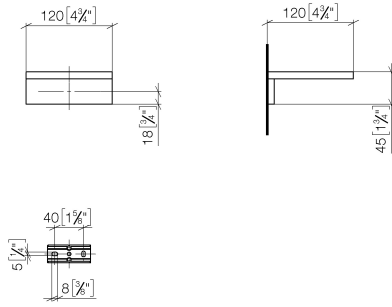

83 410 780 Product version from 4/1/2025

- width 120mm
- height 45 mm
- 120mm projection

	Chrome	83 410 780-00
	Brushed Platinum	83 410 780-06
	Platinum	83 410 780-08
	Dark Chrome	83 410 780-19
	Brushed Light Gold (PVD)	83 410 780-27
	Brushed Durabrass (23kt Gold)	83 410 780-28
	Brushed Gold (PVD)	83 410 780-37
	Brushed Dark Brass (PVD)	83 410 780-39
	Brushed Bronze (PVD)	83 410 780-42
	Brushed Dark Bronze (PVD)	83 410 780-43
	Brushed Champagne (22kt Gold)	83 410 780-46
	Champagne (22kt Gold)	83 410 780-47
	Brushed Dark Platinum	83 410 780-99

83 410 780 Product version from 4/1/2025

mm [inches]

83 410 780 Product version from 4/1/2025

Parts for other finishes can be found here: Brushed Platinum

Spare parts list

No.	Item Number	Name	Quantity used	Delivery time
	2 08 17 78 507-00	Holder for soap dish 120 x 35 x 10 mm - Chrome	1.00	-
Spare part can no longer be ordered, please order the replacement item				
	4 90 30 11 029 00 90	Connection Spring lock washer Ø 4 -	2.00	14
	1 08 17 78 601-00	Soap dish 120 x 120 x 10 mm - Chrome	1.00	-
Spare part can no longer be ordered, please order the replacement item				
	3 90 31 11 112 00 90	Mounting Threaded pin M5 x 6 mm -	1.00	14
	6 05 17 20 718 00 90	Attachment set 30 x 70 x 5 mm -	1.00	14
	5 09 30 30 069 90	Mounting Cylinder head screw with hexagon socket Low profile M4 x 16 mm -	2.00	14