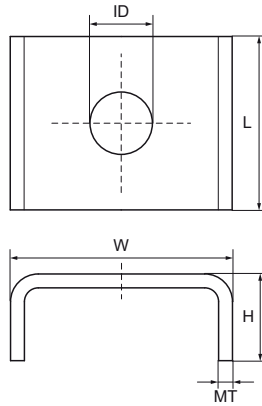

Walraven RapidStrut® Washer - U-shaped (BUP1000)

(H2492)

bored U-plate for protecting rail flanges and anchoring

Features & benefits

- U-shaped washer
- U-shaped for extra stability
- material: steel 1.0332
- product is part of the Walraven Walraven UltraProtect® 1000 system
- suitable for in- and outdoor applications
- stands min. 1,000 hours salt spray test (max. 5% red rust) according to ISO 9227

Product Number	VVS Number	For Rail Type	Total Height	Total Width	Total Length	Inner Diameter	Material Thickness
<i>Reference letter</i>			<i>H</i>	<i>W</i>	<i>L</i>	<i>ID</i>	<i>MT</i>
<i>Unit description</i>			<i>mm</i>	<i>mm</i>	<i>mm</i>	<i>mm</i>	<i>mm</i>
66588009	018043489	41x21, 41x41, 41x51, 41x62, 41x82	22	50	40	9	4.00
66588010	018043045	41x21, 41x41, 41x51, 41x62, 41x82	22	50	40	11	4.00
66588012	018043413	41x21, 41x41, 41x51, 41x62, 41x82	22	50	40	13	4.00
66588016	018043417	41x21, 41x41, 41x51, 41x62, 41x82	22	50	40	17	4.00