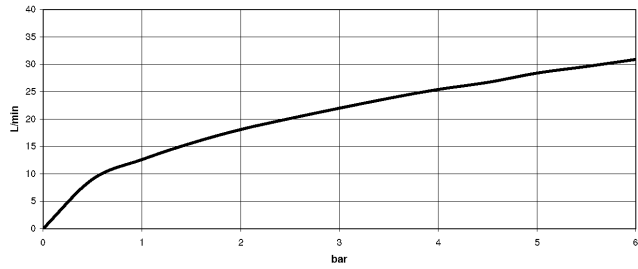

25 133 882 Product version up to 5/27/2021

- spout: circular, air-enriched flow
- max. flow 22 l/min at 3 bar flow pressure
- Hand shower: COMPACT RAIN, max. flow rate 6.8 l/min (at 3 bar)
- complete hand shower set with anti-scale system
- 240mm projection
- rotary diverter for bath/shower
- slide-on rosettes Ø 65 mm
- rosette for shower holder Ø 50mm
- 1/2" connection
- gauge 150 mm - 15 mm
- metal shower hose 1250mm with integrated anti-twist protection
- WRAS

25 133 882 Product version up to 5/27/2021

Flow rate chart

Codes & Standards

DIN 4109

EN 1717

ISO 3822

Scottish Water  
Byelaws

UK Water Supply  
Regulations