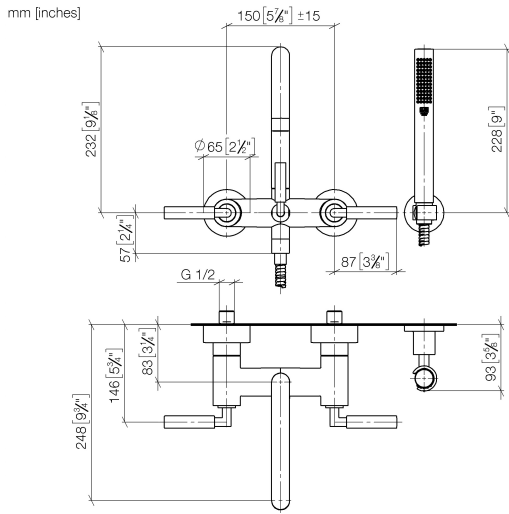

25 133 882 Product version up to 5/27/2021

- spout: circular, air-enriched flow
- max. flow 22 l/min at 3 bar flow pressure
- Hand shower: COMPACT RAIN, max. flow rate 6.8 l/min (at 3 bar)
- complete hand shower set with anti-scale system
- 240mm projection
- rotary diverter for bath/shower
- slide-on rosettes Ø 65 mm
- rosette for shower holder Ø 50mm
- 1/2" connection
- gauge 150 mm - 15 mm
- metal shower hose 1250mm with integrated anti-twist protection
- WRAS

Intrinsic protection against back flow.

Stand pipes combination possible on request (special production).

	Platinum	25 133 882-08
	Chrome	25 133 882-00
	Brushed Platinum	25 133 882-06
	Dark Chrome	25 133 882-19
	Brushed Durabrass (23kt Gold)	25 133 882-28
	Matte Black	25 133 882-33
	Brushed Gold (PVD)	25 133 882-37
	Brushed Dark Brass (PVD)	25 133 882-39
	Brushed Bronze (PVD)	25 133 882-42
	Brushed Dark Bronze (PVD)	25 133 882-43
	Brushed Champagne (22kt Gold)	25 133 882-46
	Champagne (22kt Gold)	25 133 882-47
	Brushed Chrome	25 133 882-93
	Brushed Dark Platinum	25 133 882-99

25 133 882 Product version up to 5/27/2021

Flow rate chart

Codes & Standards

DIN 4109

EN 1717

ISO 3822

Scottish Water  
Byelaws

UK Water Supply  
Regulations

### Spare parts list

No.	Item Number	Name	Quantity used	Delivery time
2	90 14 20 026 00 90	Washer 14 x 8 x 2 mm Centellen WS 3820 -	1.00	14
3	28 050 892-08	TARA Wall bracket - Platinum	1.00	54
4	90 30 02 072 00-08	Metal shower hose 1/2" x 3/8" x 1250 mm - Platinum	1.00	54
1	25 100 882-08	TARA Bath mixer for wall mounting - Platinum	1.00	-
Spare part can no longer be ordered, please order the replacement item				
5	28 019 979-08	Hand shower - Platinum	1.00	-
Spare part can no longer be ordered, please order the replacement item				