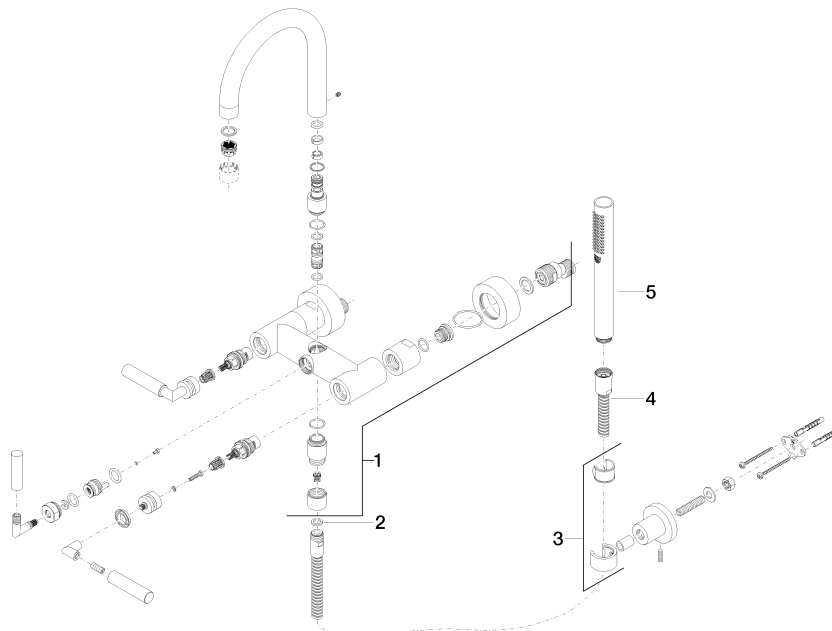

25 133 882 Product version up to 5/27/2021

- spout: circular, air-enriched flow
- max. flow 22 l/min at 3 bar flow pressure
- Hand shower: COMPACT RAIN, max. flow rate 6.8 l/min (at 3 bar)
- complete hand shower set with anti-scale system
- 240mm projection
- rotary diverter for bath/shower
- slide-on rosettes Ø 65 mm
- rosette for shower holder Ø 50mm
- 1/2" connection
- gauge 150 mm - 15 mm
- metal shower hose 1250mm with integrated anti-twist protection
- WRAS

## TARA Bath mixer for wall mounting with hand shower set - Platinum

TARA

25 133 882 Product version up to 5/27/2021

### Spare parts list

No.	Item Number	Name	Quantity used	Delivery time
2	90 14 20 026 00 90	Washer 14 x 8 x 2 mm Centellen WS 3820 -	1.00	14
3	28 050 892-08	TARA Wall bracket - Platinum	1.00	54
4	90 30 02 072 00-08	Metal shower hose 1/2" x 3/8" x 1250 mm - Platinum	1.00	54
1	25 100 882-08	TARA Bath mixer for wall mounting - Platinum	1.00	-
Spare part can no longer be ordered, please order the replacement item				
5	28 019 979-08	Hand shower - Platinum	1.00	-
Spare part can no longer be ordered, please order the replacement item				