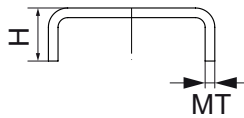

## Walraven RapidStrut® Stainless Steel Washer (U-shaped)

(M5519)

bored U-plate for protecting rail flanges and anchoring

### Features & benefits

- U-shaped for extra stability
- material: stainless steel 1.4401 (AISI 316)

Product Number	For Rail Type	Total Height	Total Width	Total Length	Inner Diameter	Material Thickness
<i>Reference letter</i>		<i>H</i>	<i>W</i>	<i>L</i>	<i>ID</i>	<i>MT</i>
<i>Unit description</i>		<i>mm</i>	<i>mm</i>	<i>mm</i>	<i>mm</i>	<i>mm</i>
6571008	41x21, 41x41, 41x51, 41x62, 41x82	22	50	40	9	4.00
6571010	41x21, 41x41, 41x51, 41x62, 41x82	22	50	40	11	4.00
6571012	41x21, 41x41, 41x51, 41x62, 41x82	22	50	40	13	4.00
6571016	41x21, 41x41, 41x51, 41x62, 41x82	22	50	40	17	4.00