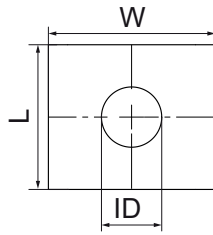

## Walraven RapidStrut® Stainless Steel Washer (U-shaped)

(M5519)

bored U-plate for protecting rail flanges and anchoring

### Features & benefits

- U-shaped for extra stability
- material: stainless steel 1.4401 (AISI 316)

Product Number	For Rail Type	Total Height	Total Width	Total Length	Inner Diameter	Material Thickness
<i>Reference letter</i>		<i>H</i>	<i>W</i>	<i>L</i>	<i>ID</i>	<i>MT</i>
<i>Unit description</i>		<i>mm</i>	<i>mm</i>	<i>mm</i>	<i>mm</i>	<i>mm</i>
6571008	41x21, 41x41, 41x51, 41x62, 41x82	22	50	40	9	4.00
6571010	41x21, 41x41, 41x51, 41x62, 41x82	22	50	40	11	4.00
6571012	41x21, 41x41, 41x51, 41x62, 41x82	22	50	40	13	4.00
6571016	41x21, 41x41, 41x51, 41x62, 41x82	22	50	40	17	4.00