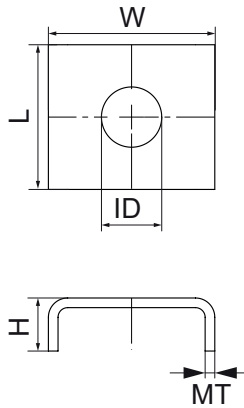

Walraven RapidStrut® Stainless Steel Washer (U-shaped)

(M5519)

bored U-plate for protecting rail flanges and anchoring

Features & benefits

- U-shaped for extra stability
- material: stainless steel 1.4401 (AISI 316)

Product Number	VVS Number	For Rail Type	Total Height	Total Width	Total Length	Inner Diameter	Material Thickness
<i>Reference letter</i>			<i>H</i>	<i>W</i>	<i>L</i>	<i>ID</i>	<i>MT</i>
<i>Unit description</i>			<i>mm</i>	<i>mm</i>	<i>mm</i>	<i>mm</i>	<i>mm</i>
6571008	018057839	41x21, 41x41, 41x51, 41x62, 41x82	22	50	40	9	4.00
6571010	018057841	41x21, 41x41, 41x51, 41x62, 41x82	22	50	40	11	4.00
6571012	018057843	41x21, 41x41, 41x51, 41x62, 41x82	22	50	40	13	4.00
6571016	018057847	41x21, 41x41, 41x51, 41x62, 41x82	22	50	40	17	4.00