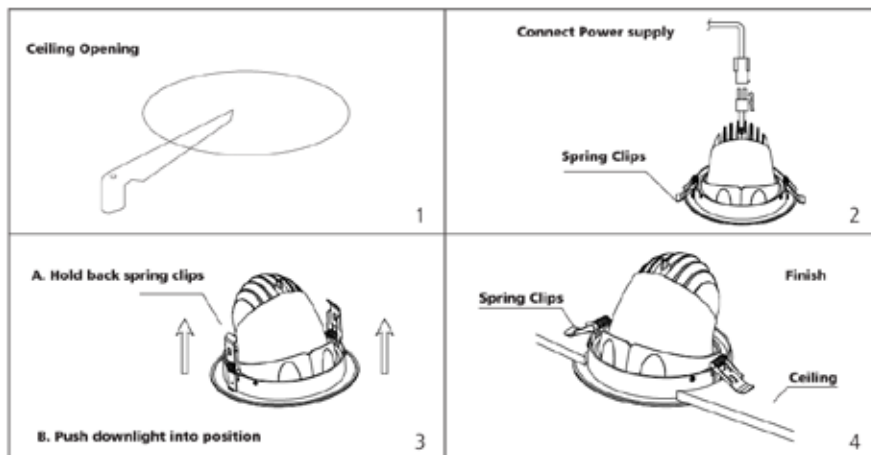

## Installation

1. Remove the product from the package, turn off the power and drill a suitable mounting hole in the ceiling based on the hole size of the product;
2. Attach the wiring to the spotlight;
3. Push the clamping springs against the spotlight and push the spotlight through the mounting hole;
4. Then clamp the spotlight into the ceiling using previously mentioned clamping springs. Check the installation and position of the spotlight again. The spotlight should always be placed at an appropriate distance so that one does not look directly into the light source for long periods of time. When everything is in order, the power can be reactivated.