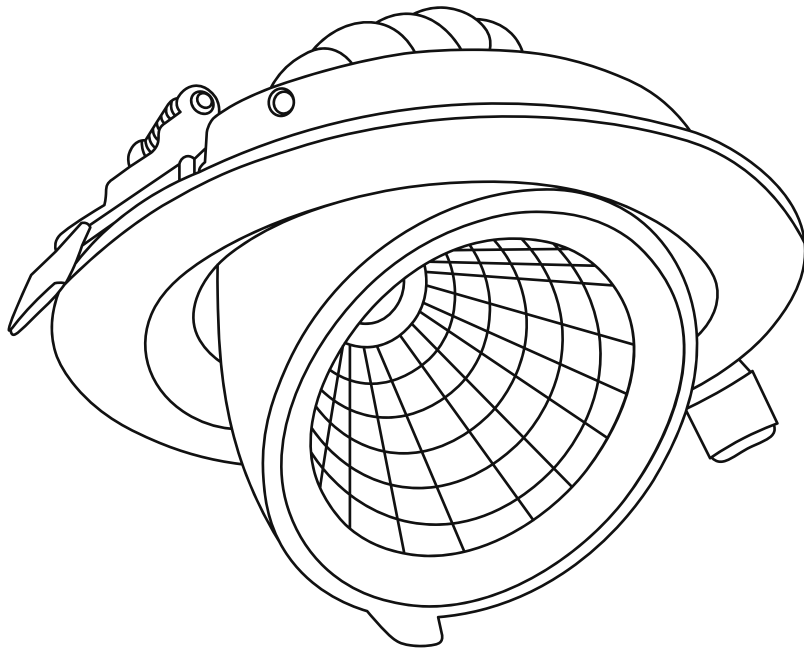

## Adjustable downlight | white | Ø145mm | 24° | 4000K | 6~15W

Article number **136-333**

Brand **Tronix Lighting**

Type **Downlights | Adjustable**

Contents of this product **1x Downlight 6~15 Watt  
with external driver**