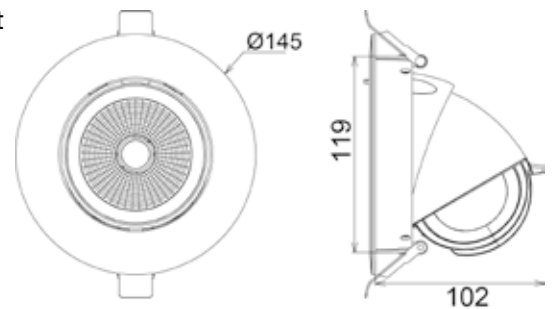

Before first use

Before getting started with this product, it is advisable to check the order completeness and any damage. If this is the case, please contact Tronix Lighting.

Description

This COB downlight features a unique design with reflector and strong high power COB LED chips. Thanks to the ADC12 aluminum fixture, the spotlight is not only very beautiful but also has excellent insulation. In addition, the light is optionally dimmable and can be optimally controlled thanks to the wide tilt within the fixture.

In short, a beautiful spotlight perfect for use in the office, living spaces, schools, hotels and other public locations.