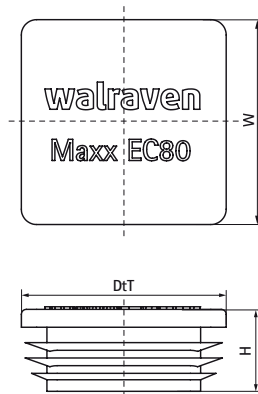

## Walraven Maxx End Cap

(H20540)

finishing of rail

### Features & benefits

- for clean finishing of rail end, covers all burrs
- easy to fix securely
- material: PE (polyethylene), green

Product Number	For Rail Type	Total Height	Total Width	Total Depth
<i>Reference letter</i>		<i>H</i>	<i>W</i>	<i>DtT</i>
<i>Unit description</i>		<i>mm</i>	<i>mm</i>	<i>mm</i>
6566810	100x100	32	100	100
6566812	100x120	32	120	100
6566808	80x80	32	80	80
6566815	100x150	33	150	100