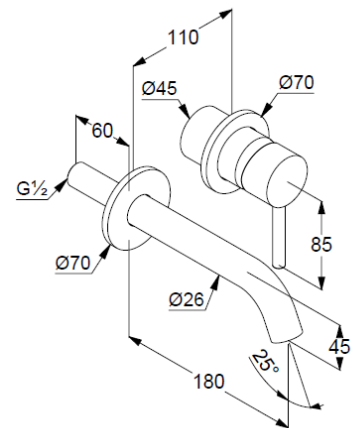

Technische Daten/ Technical Data

KLUDI BOZZ

concealed single lever basin mixer
DN 15

Ref.: 382440576

Finishes:
05 chrome

Product description

Manufacturer KLUDI GmbH & Co. KG

Typ: KLUDI BOZZ

concealed single lever basin mixer

Ref.: 382440576

concealed single lever basin mixer

projection 180mm

trim set without pre-installation set

for pre-installation set KLUDI Ref.: 38243

wall mounted

solid lever, metal

aerator, S-Pointer M24 PCA

flow rate at 3 bar 5 l/min.

fixed spout

EU taxonomy: max. 6 l/min. -

Substantial Contribution (SC) possible

Produktabbildung/ Product picture

Maßzeichnung/ Dimensional drawing

Durchfluss/ Flow rate