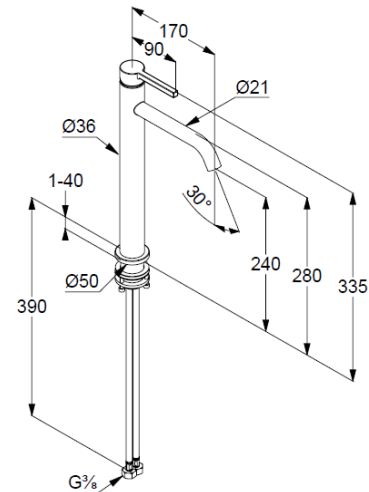

Typ: KLUDI NOVA FONTE

single lever basin mixer, 240mm for washbowls

Ref.: 202983915

washbowl mixer

single lever mixer

1-hole mounted

solid lever, metal

aerator, S-Pointer M18,5 PCA

ceramic cartridge

flow rate at 3 bar 4,5 l/min.

fixed spout

flexible hoses G3/8 DVGW approved

shank-fixing

without pop up waste

EU taxonomy: max. 6 l/min. -

Substantial Contribution (SC) possible

Produktabbildung/ Product picture

Maßzeichnung/ Dimensional drawing

Durchfluss/ Flow rate