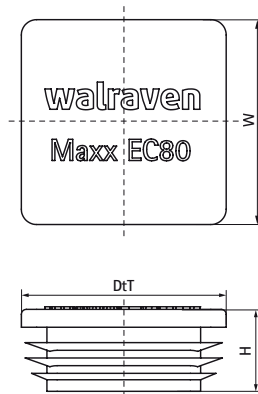

Walraven Maxx End Cap

(H20540)

finishing of rail

Features & benefits

- for clean finishing of rail end, covers all burrs
- easy to fix securely
- material: PE (polyethylene), green

Product Number	VVS Number	For Rail Type	Total Height	Total Width	Total Depth
<i>Reference letter</i>			<i>H</i>	<i>W</i>	<i>DtT</i>
<i>Unit description</i>			<i>mm</i>	<i>mm</i>	<i>mm</i>
6566808	018042848	80x80	32	80	80
6566810	018042850	100x100	32	100	100
6566812		100x120	32	120	100
6566815		100x150	33	150	100