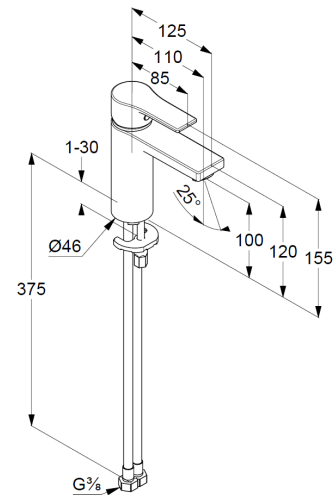

Technische Daten/ Technical Data

KLUDI ZENTA SL, SmartStart
single lever basin mixer 100
DN 15

Ref.: 481980565WR4

Finishes:
05 chrome

Product description
Manufacturer KLUDI GmbH & Co. KG
Typ: KLUDI ZENTA SL, SmartStart
single lever basin mixer 100
Ref.: 481980565WR4

basin mixer
single lever mixer
1-hole mounted
solid handle, metal
aerator M24 PCA
ceramic cartridge with hot water safety device
middle position cold water
flow rate at 3 bar 3,8 l/min.
flexible hoses G3/8 DVGW approved
rapid installation set
EU taxonomy: max. 6 l/min. -
Substantial Contribution (SC) possible

Produktabbildung/ Product picture

Maßzeichnung/ Dimensional drawing

Durchfluss/ Flow rate