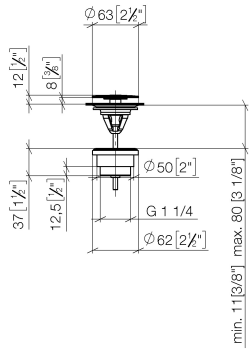

Basin Waste without press-closing 1 1/4" - Platinum

SERIES-VARIOUS

10 126 970 Product version from 10/1/2023

Only suitable for sinks without an overflow.

10 126 970 Product version from 10/1/2023

mm [inches]

10 126 970 Product version from 10/1/2023

Parts for other finishes can be found here: [Chrome](#)

Spare parts list

No.	Item Number	Name	Quantity used	Delivery time
1	09 31 20 097-08	Plug Ø 63 x 48 mm - Platinum	1.00	-
Spare part can no longer be ordered, please order the replacement item				
6	09 11 10 156-08	Connection - Platinum	1.00	82
4	09 14 05 061 90	Washer for press closing 63 mm -	1.00	14
3	09 11 01 038-08	Cup for pop-up waste Press closing Ø 63 - Platinum	1.00	54
2	09 30 30 179 90	Mounting Countersunk screw with hexagon socket M6 x80 mm -	1.00	14
5	09 14 03 153 90	Washer for press closing Ø 59,5 x 6,3 mm -	1.00	14