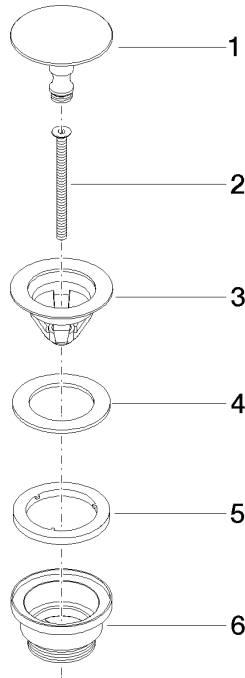

10 126 970 Product version from 10/1/2023

	Platinum	10 126 970-08
	Chrome	10 126 970-00
	Brushed Platinum	10 126 970-06
	Durabrand (23kt Gold)	10 126 970-09
	Dark Chrome	10 126 970-19
	Light Gold (PVD)	10 126 970-26
	Brushed Light Gold (PVD)	10 126 970-27
	Brushed Durabrand (23kt Gold)	10 126 970-28
	Matte Black	10 126 970-33
	Brushed Gold (PVD)	10 126 970-37
	Brushed Dark Brass (PVD)	10 126 970-39
	Brushed Bronze (PVD)	10 126 970-42
	Brushed Dark Bronze (PVD)	10 126 970-43
	Brushed Champagne (22kt Gold)	10 126 970-46
	Champagne (22kt Gold)	10 126 970-47
	Brushed Chrome	10 126 970-93
	Brushed Dark Platinum	10 126 970-99

Basin Waste without press-closing 1 1/4" - Platinum

SERIES-VARIOUS

10 126 970 Product version from 10/1/2023

Only suitable for sinks without an overflow.

10 126 970 Product version from 10/1/2023

mm [inches]

10 126 970 Product version from 10/1/2023

Parts for other finishes can be found here: [Chrome](#)

Spare parts list

No.	Item Number	Name	Quantity used	Delivery time
1	09 31 20 097-08	Plug Ø 63 x 48 mm - Platinum	1.00	-
Spare part can no longer be ordered, please order the replacement item				
6	09 11 10 156-08	Connection - Platinum	1.00	82
4	09 14 05 061 90	Washer for press closing 63 mm -	1.00	14
3	09 11 01 038-08	Cup for pop-up waste Press closing Ø 63 - Platinum	1.00	54
2	09 30 30 179 90	Mounting Countersunk screw with hexagon socket M6 x80 mm -	1.00	14
5	09 14 03 153 90	Washer for press closing Ø 59,5 x 6,3 mm -	1.00	14