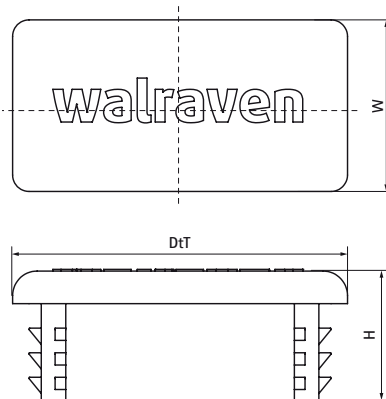

Walraven RapidStrut® Rail End Cap

(H3905)

finishing of Strut Rail

Features & benefits

- for clean finishing of rail end, covers all burrs
- easy to fix securely
- material: PE (polyethylene), green

Product Number	For Rail Type	Total Height	Total Width	Total Depth
<i>Reference letter</i>		<i>H</i>	<i>W</i>	<i>DtT</i>
<i>Unit description</i>		<i>mm</i>	<i>mm</i>	<i>mm</i>
6566021	41x21	16	41	21
6566041	41x41	16	41	41
6566051	41x51	15	41	51
6566062	41x62	15	41	62
6566082	41x82	15	41	82